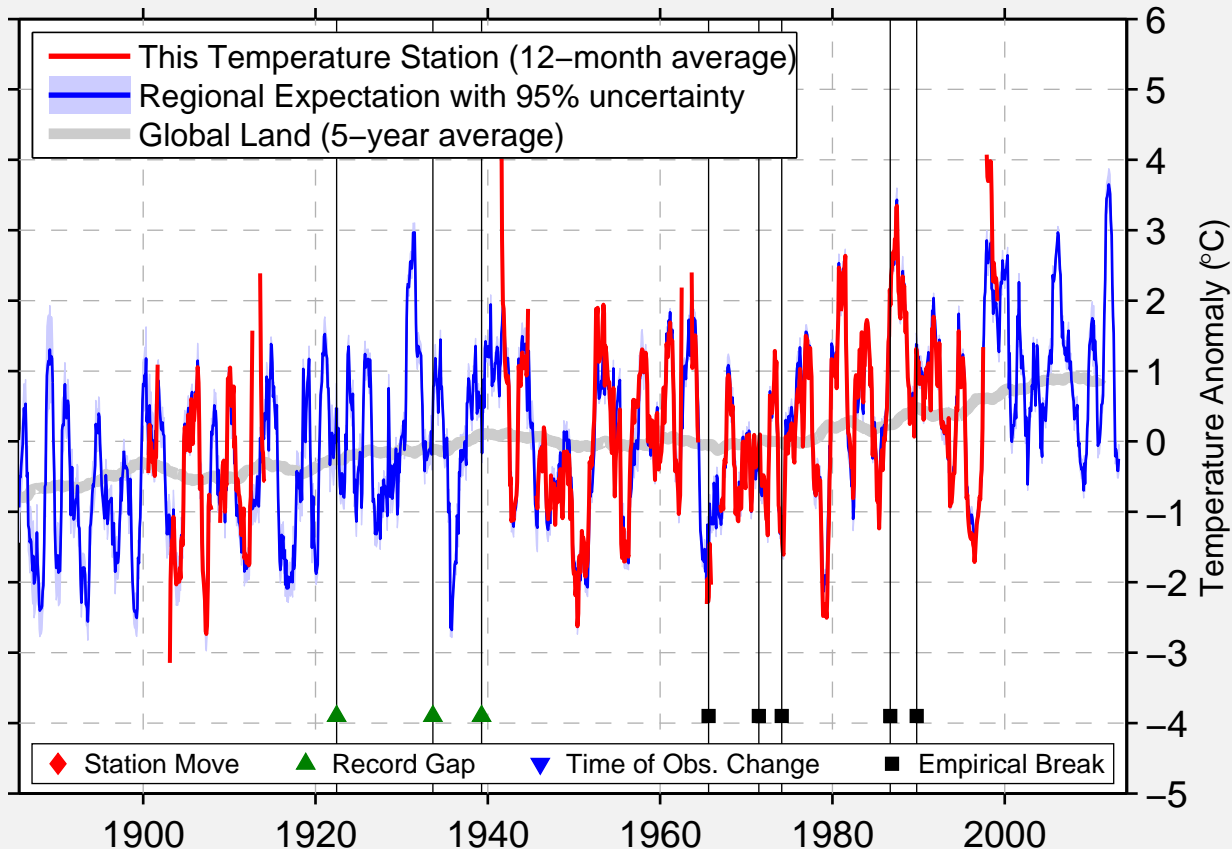

MOOSOMIN

50.130 N, 101.670 W (Canada)

Data Quality Controlled and Aligned at Breakpoints

Berkeley Earth