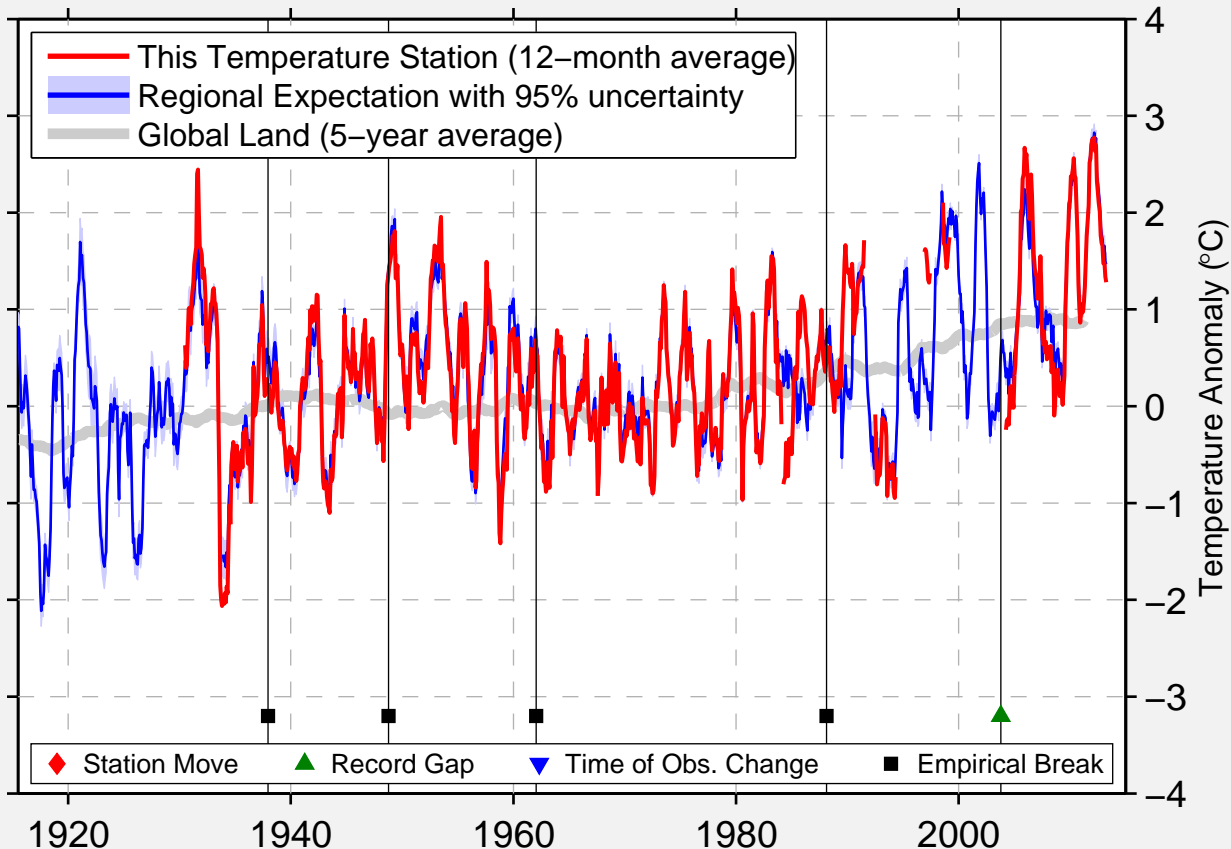

# LASSOMPTION CDA

45.817 N, 73.433 W (Canada)

Data Quality Controlled and Aligned at Breakpoints

Berkeley Earth