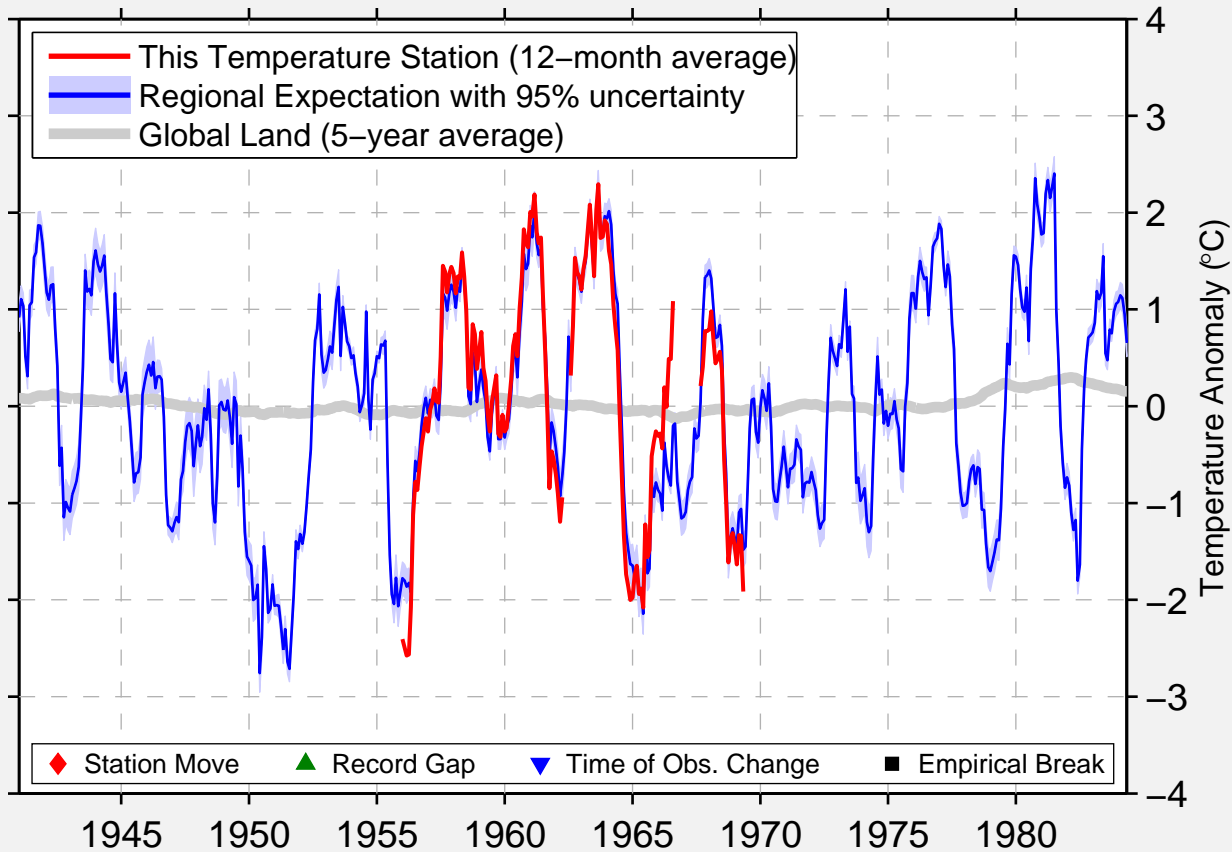

HODGEVILLE

50.120 N, 106.970 W (Canada)

Data Quality Controlled and Aligned at Breakpoints

Berkeley Earth