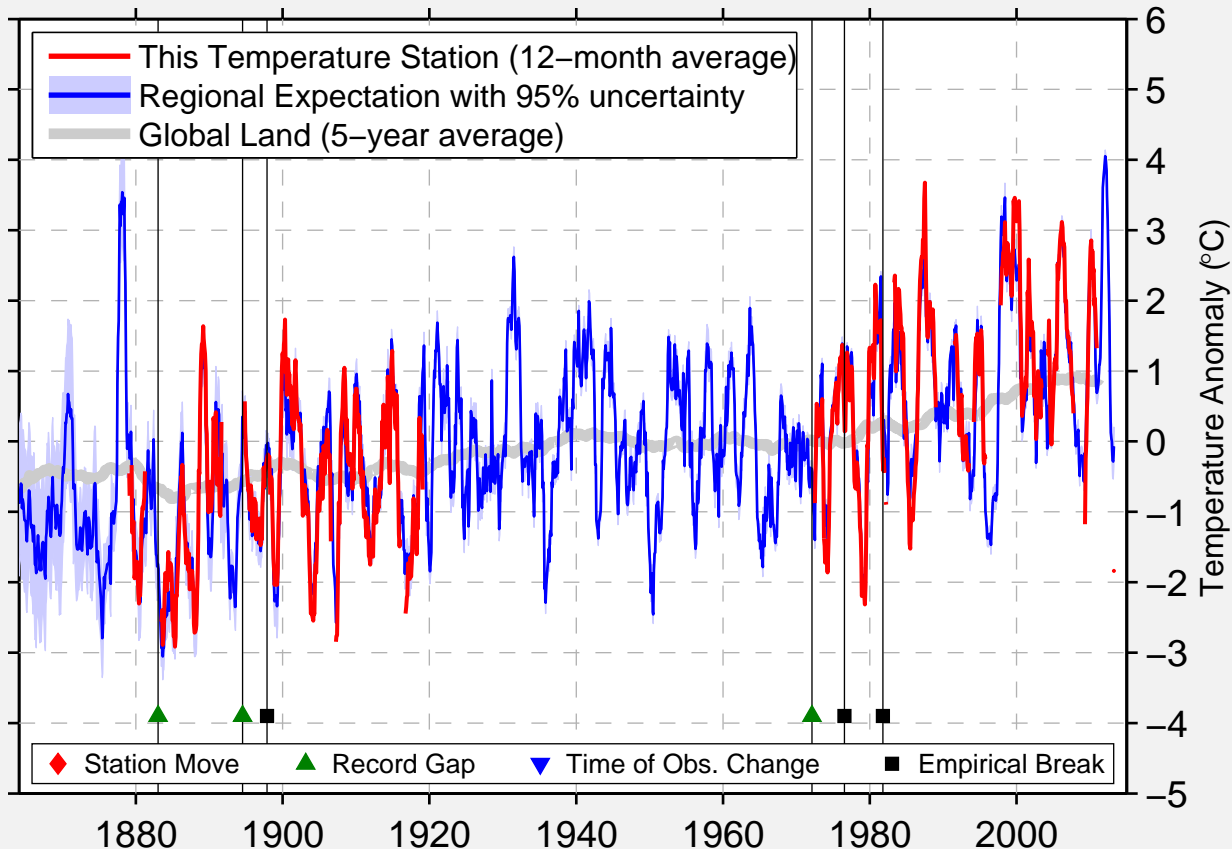

STONY MOUNTAIN, MA

50.095 N, 97.200 W (Canada)

Data Quality Controlled and Aligned at Breakpoints

Berkeley Earth