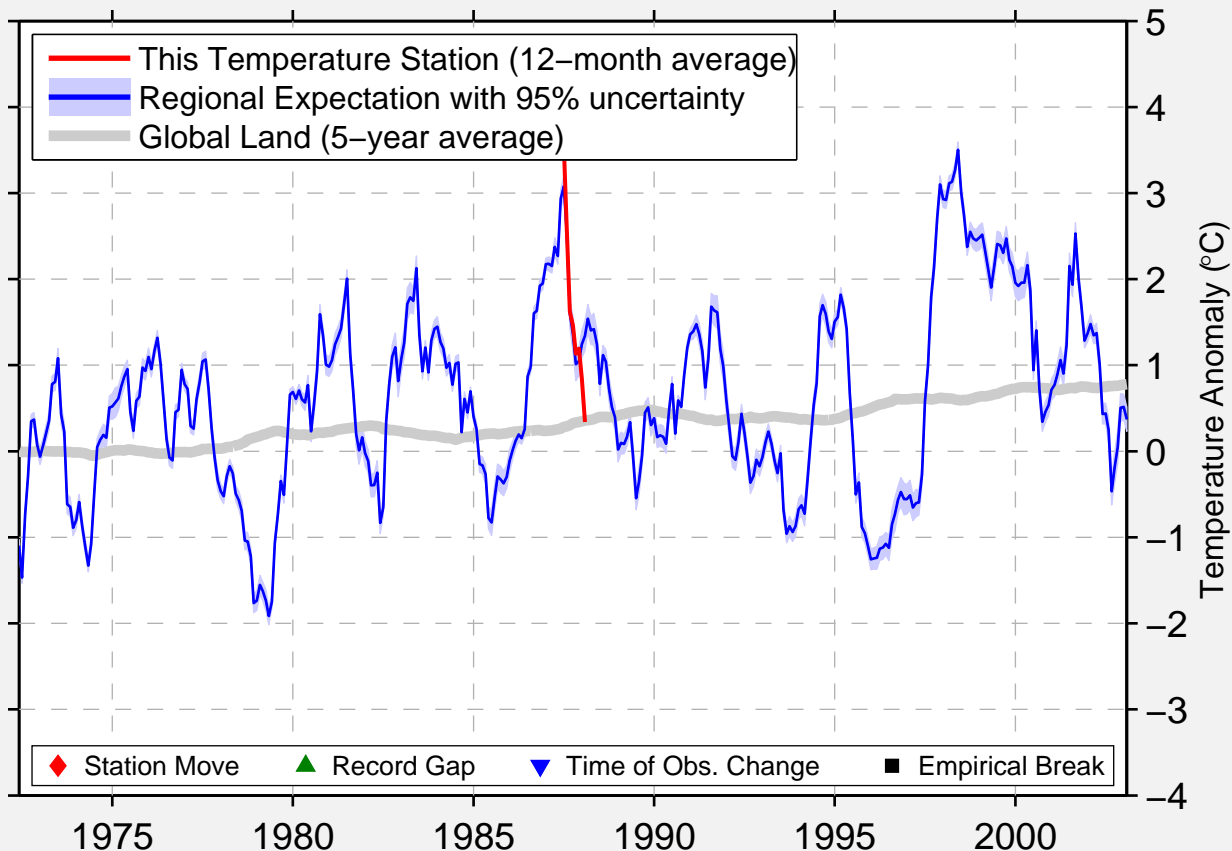

# NORTH JULIUS

50.070 N, 96.180 W (Canada)

Data Quality Controlled and Aligned at Breakpoints

Berkeley Earth