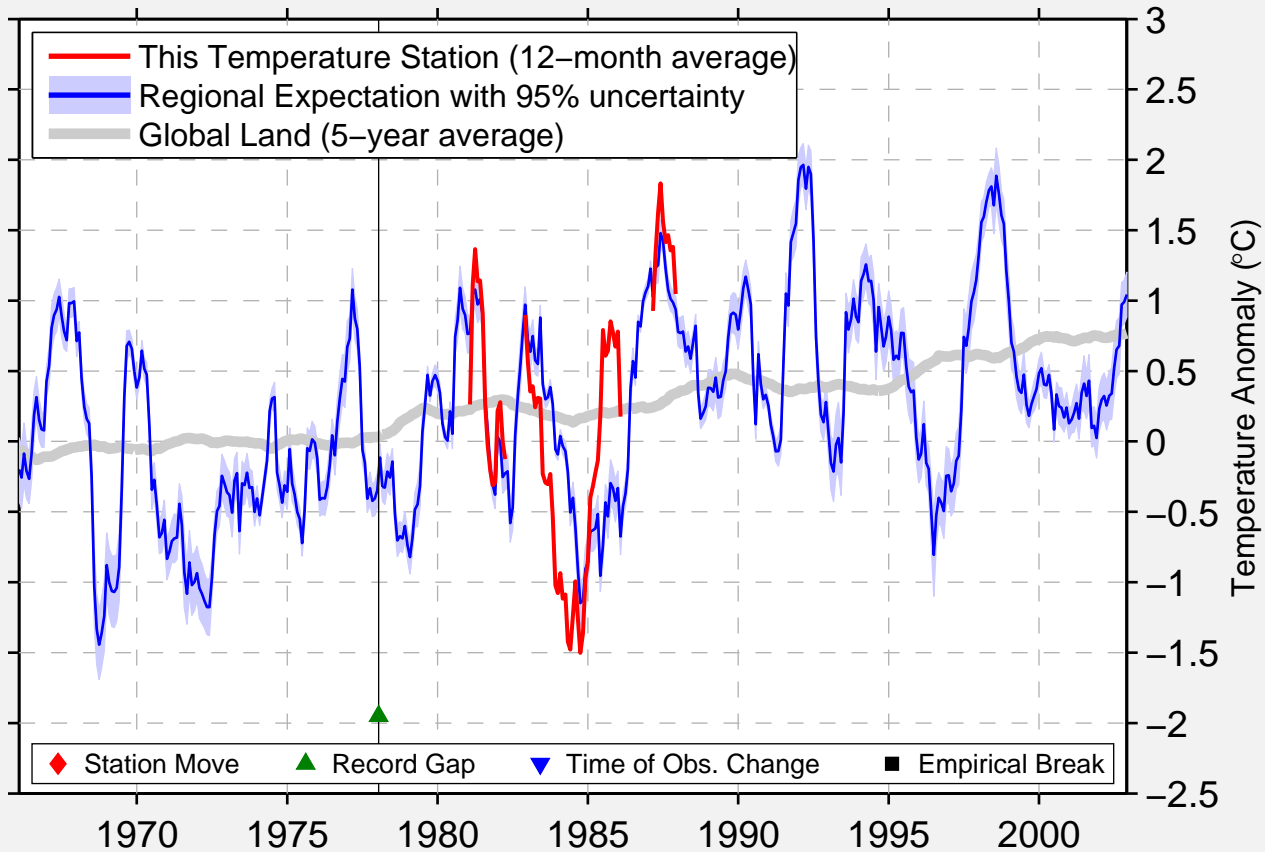

WHISTLER ROUNDHOUSE

50.070 N, 122.950 W (Canada)

Data Quality Controlled and Aligned at Breakpoints

Berkeley Earth