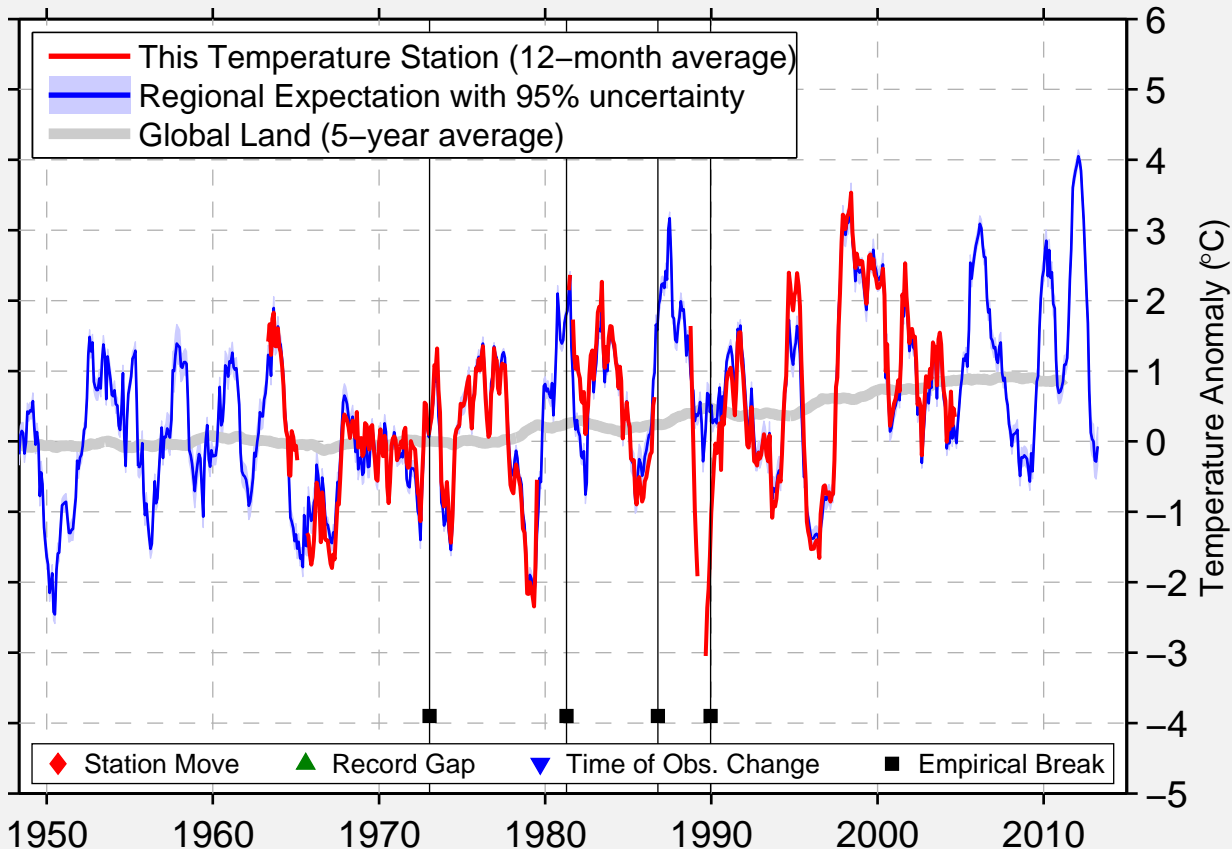

# BEAUSEJOUR

50.067 N, 96.517 W (Canada)

Data Quality Controlled and Aligned at Breakpoints

Berkeley Earth