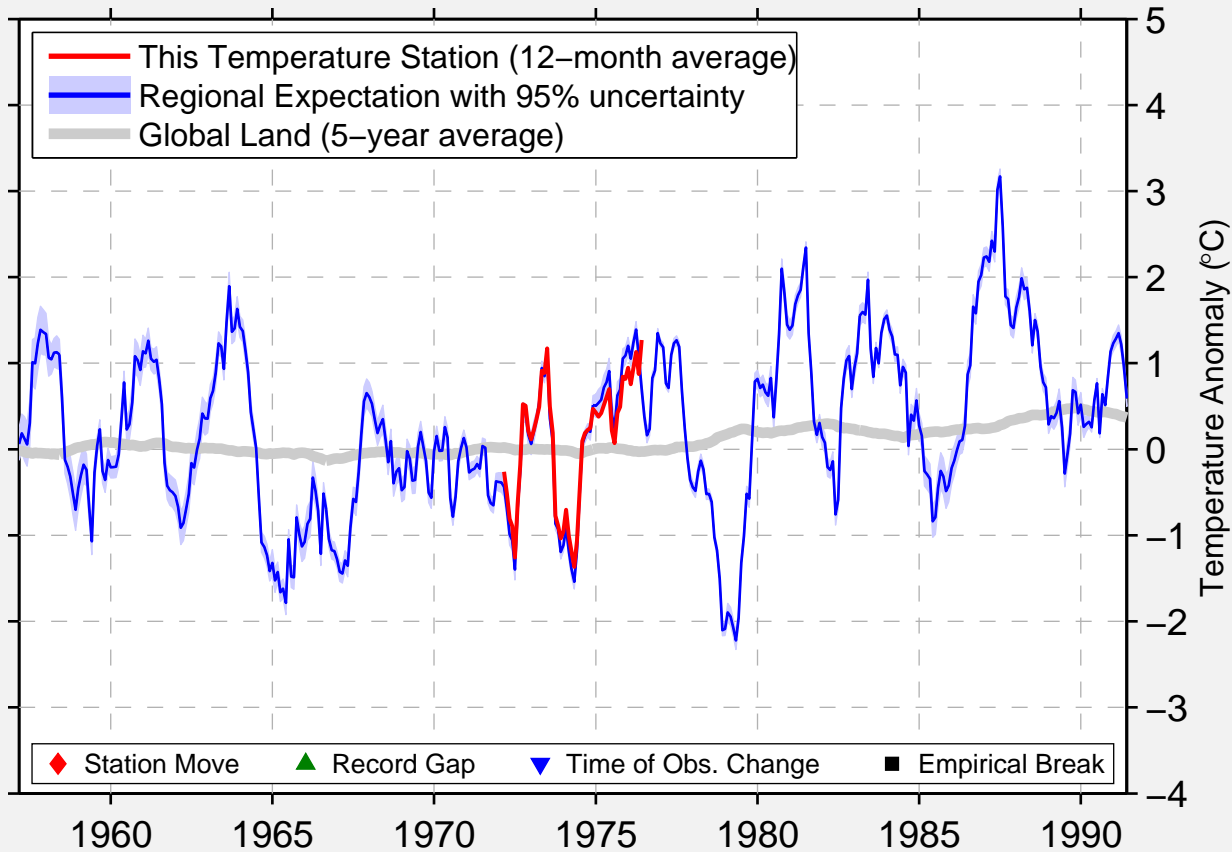

# NAROL

50.050 N, 96.970 W (Canada)

Data Quality Controlled and Aligned at Breakpoints

Berkeley Earth