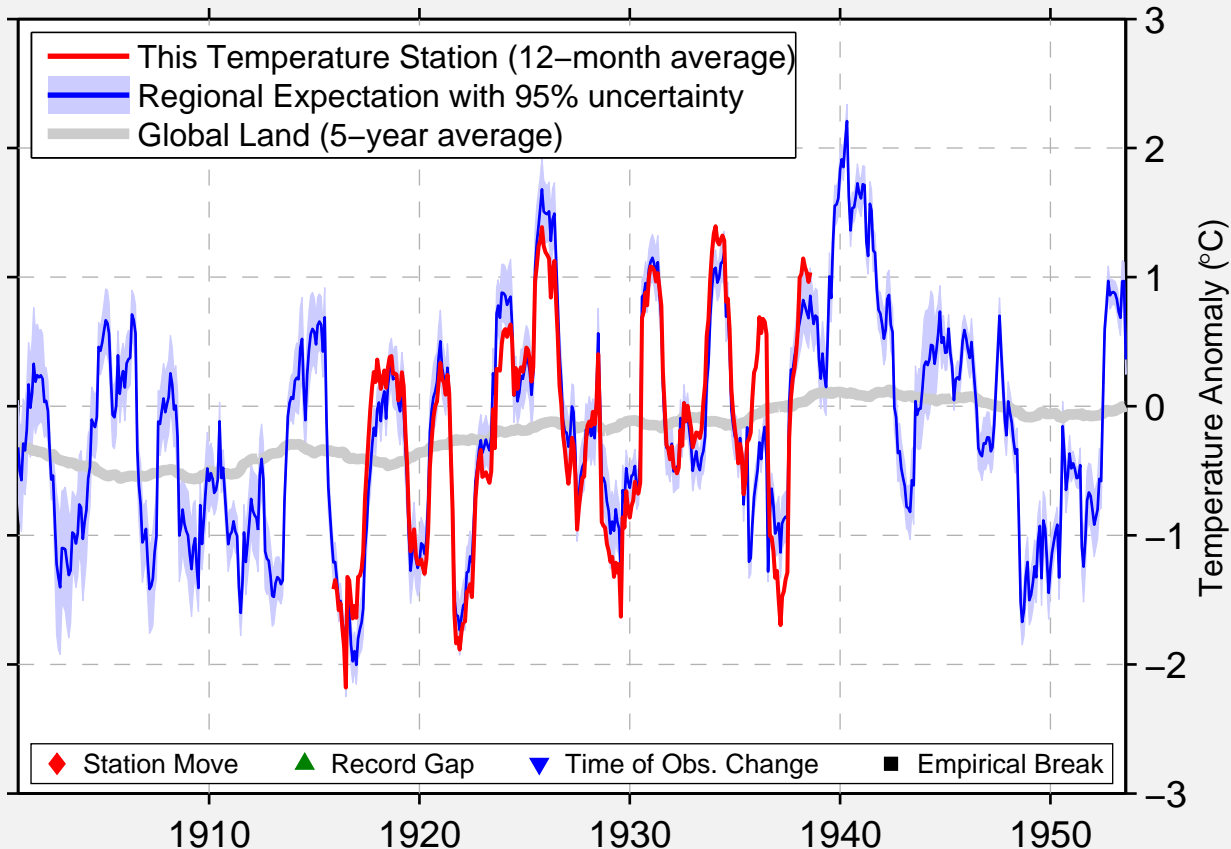

WOODS LAKE

50.050 N, 119.450 W (Canada)

Data Quality Controlled and Aligned at Breakpoints

Berkeley Earth