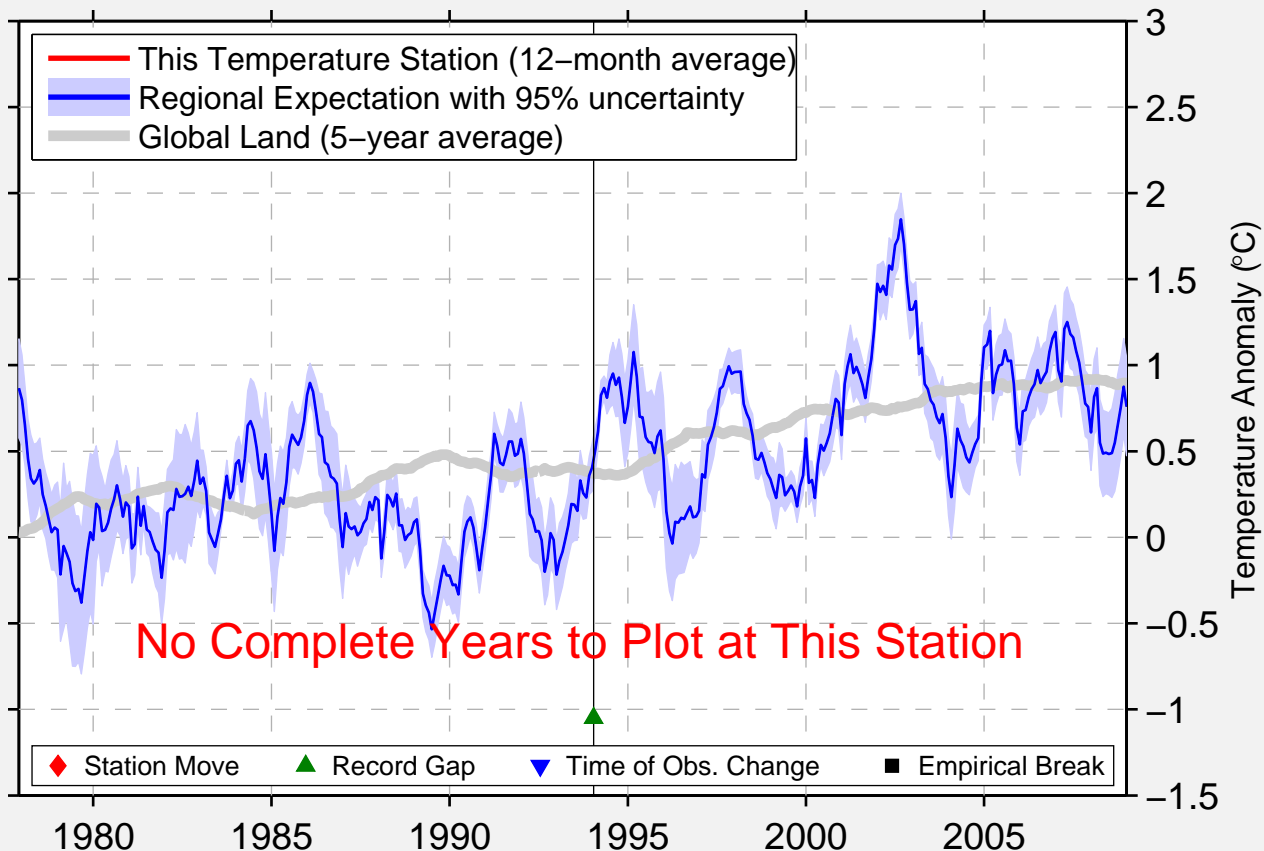

LONDRINA (AEROPORTO)

23.333 S, 51.133 W (Brazil)

No Complete Years to Plot at This Station