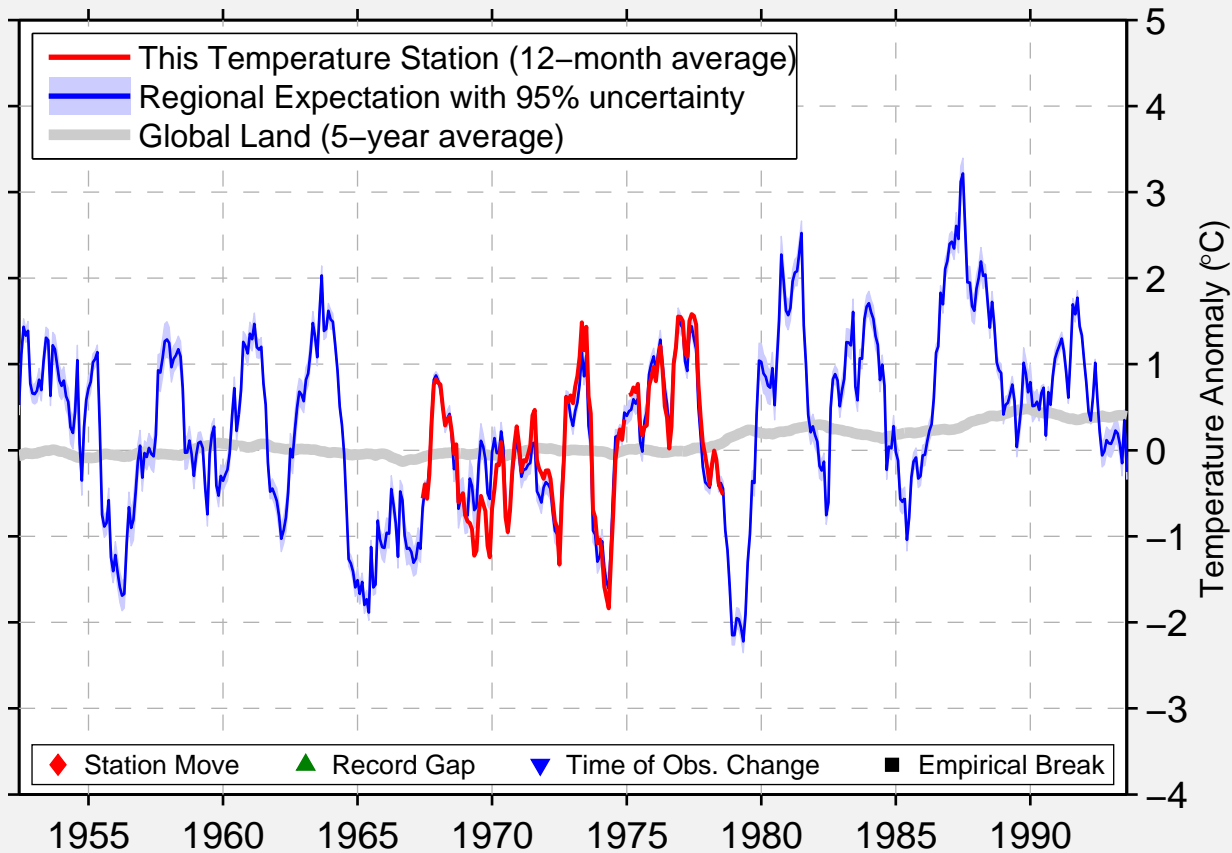

HARDING

50.030 N, 100.500 W (Canada)

Data Quality Controlled and Aligned at Breakpoints

Berkeley Earth