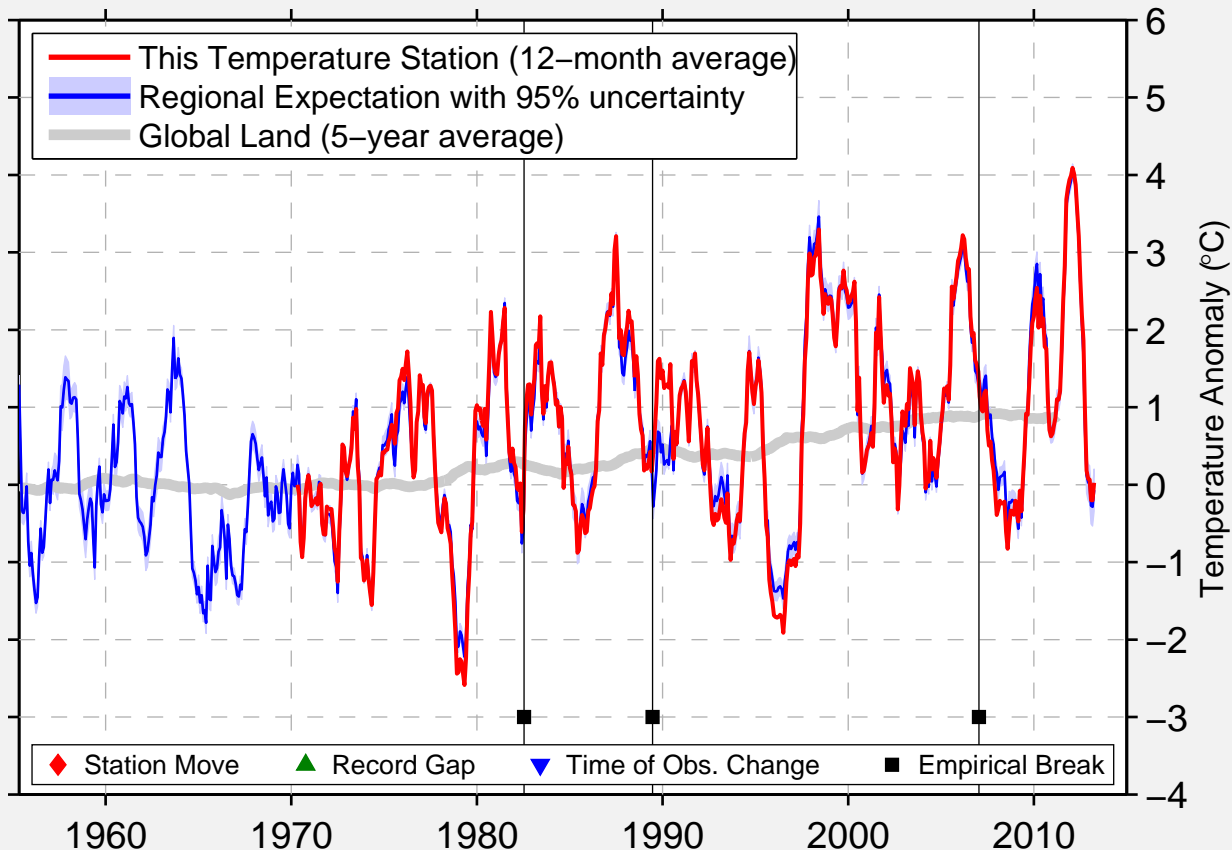

# MARQUETTE

50.020 N, 97.800 W (Canada)

Data Quality Controlled and Aligned at Breakpoints

Berkeley Earth