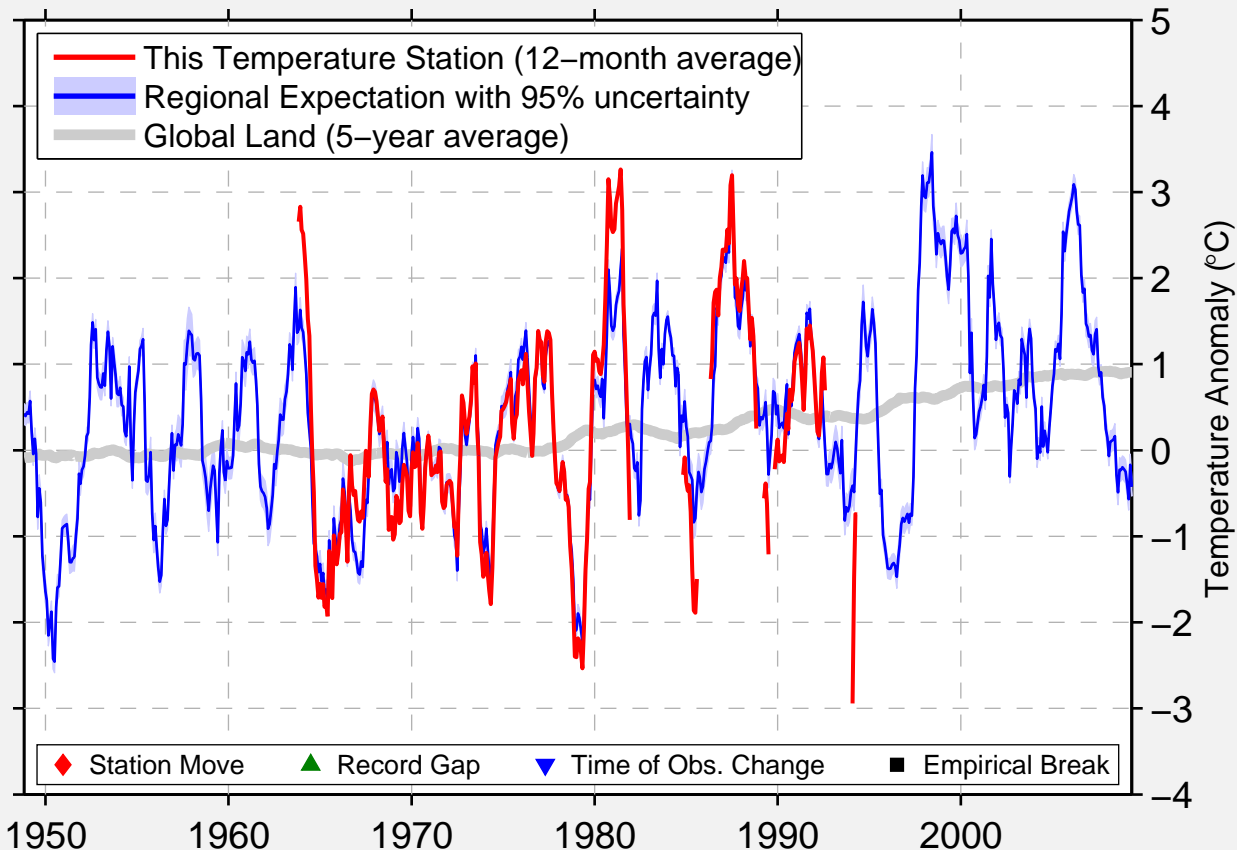

PORTAGE LA PRAIRIE 2

49.980 N, 98.320 W (Canada)

Data Quality Controlled and Aligned at Breakpoints

Berkeley Earth