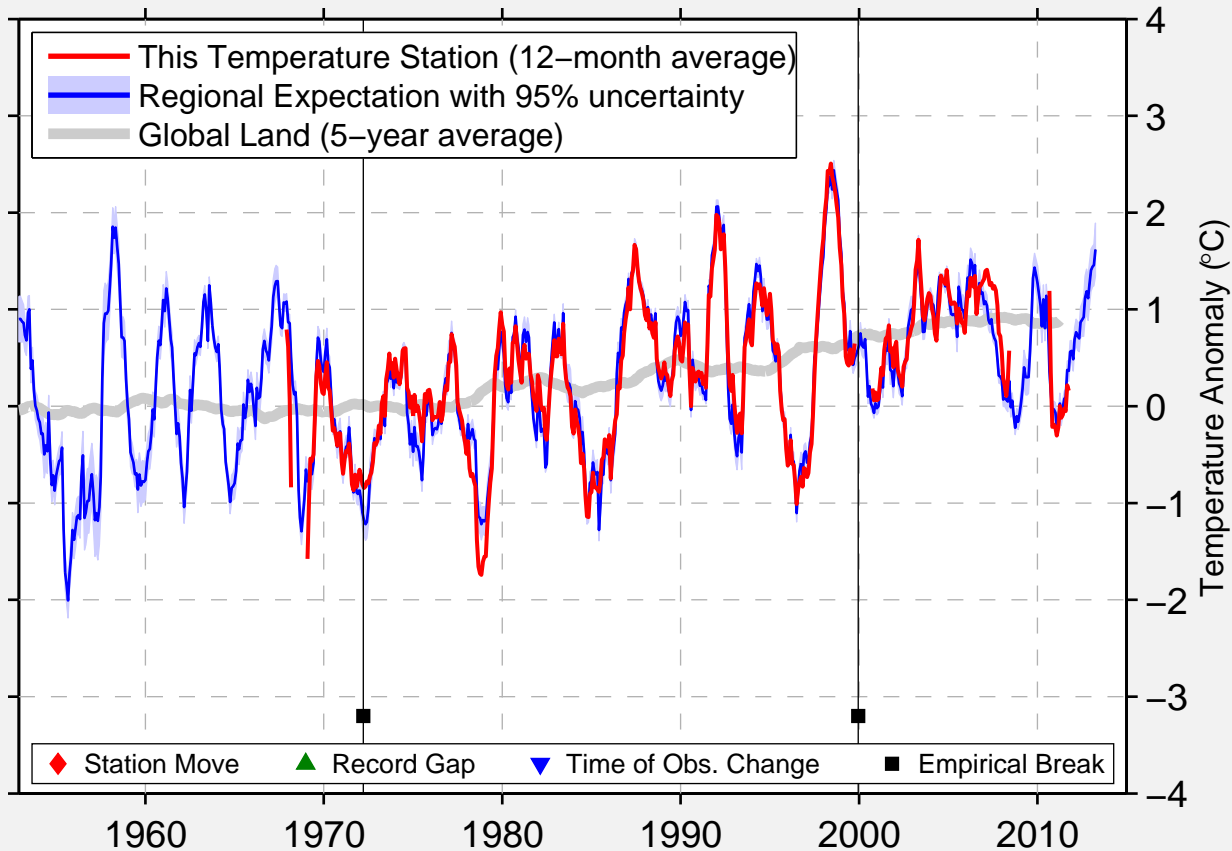

NEW DENVER

49.980 N, 117.370 W (Canada)

Data Quality Controlled and Aligned at Breakpoints

Berkeley Earth