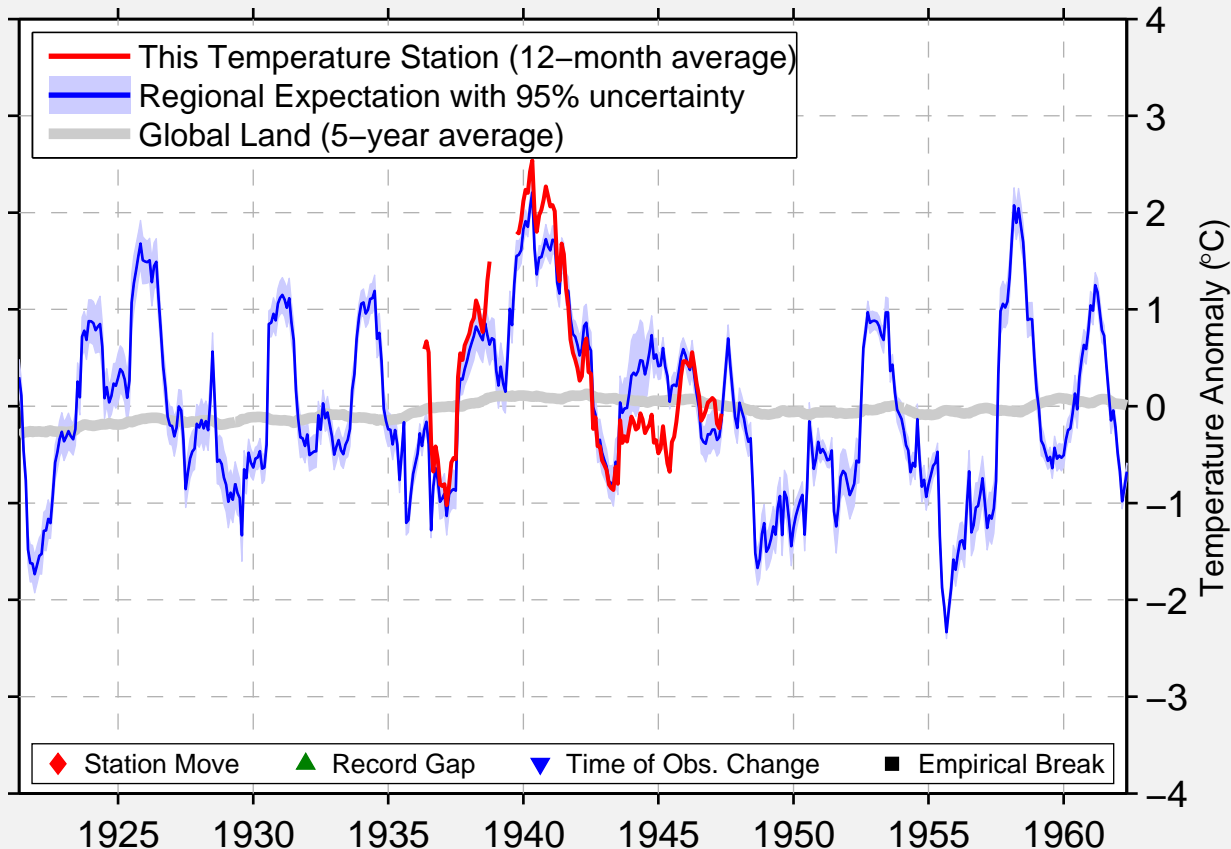

RUTLAND MISSION CREEK

49.970 N, 119.450 W (Canada)

Data Quality Controlled and Aligned at Breakpoints

Berkeley Earth