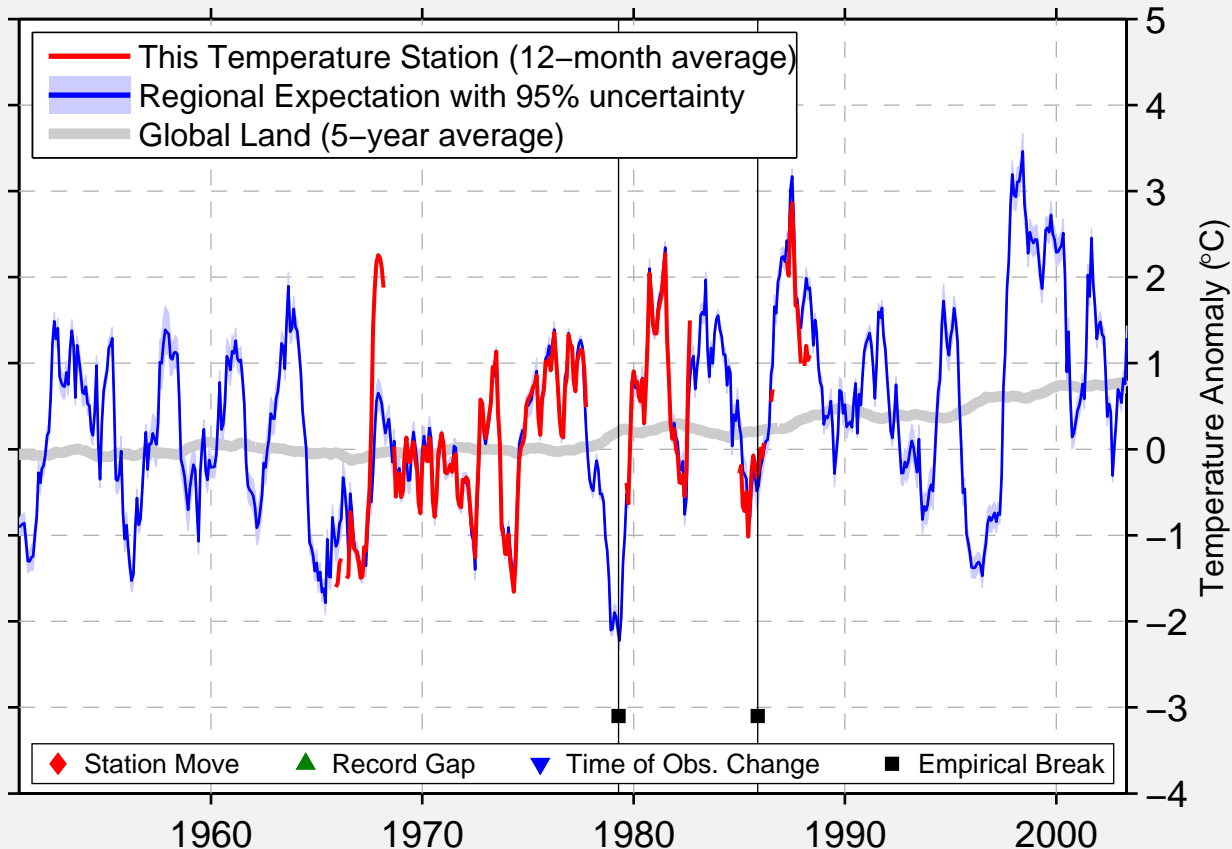

WINNIPEG STP

49.950 N, 97.100 W (Canada)

Data Quality Controlled and Aligned at Breakpoints

Berkeley Earth