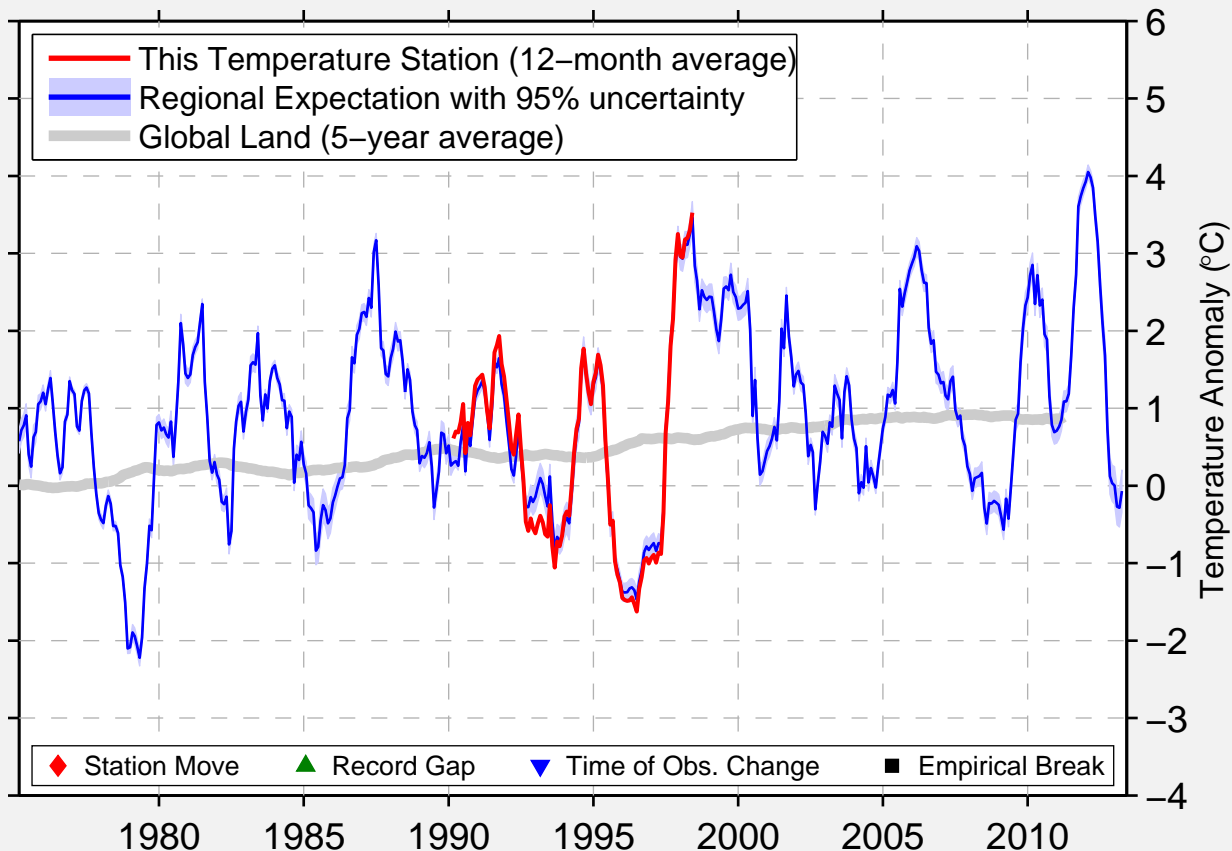

PIGEON LAKE

49.950 N, 97.600 W (Canada)

Data Quality Controlled and Aligned at Breakpoints

Berkeley Earth