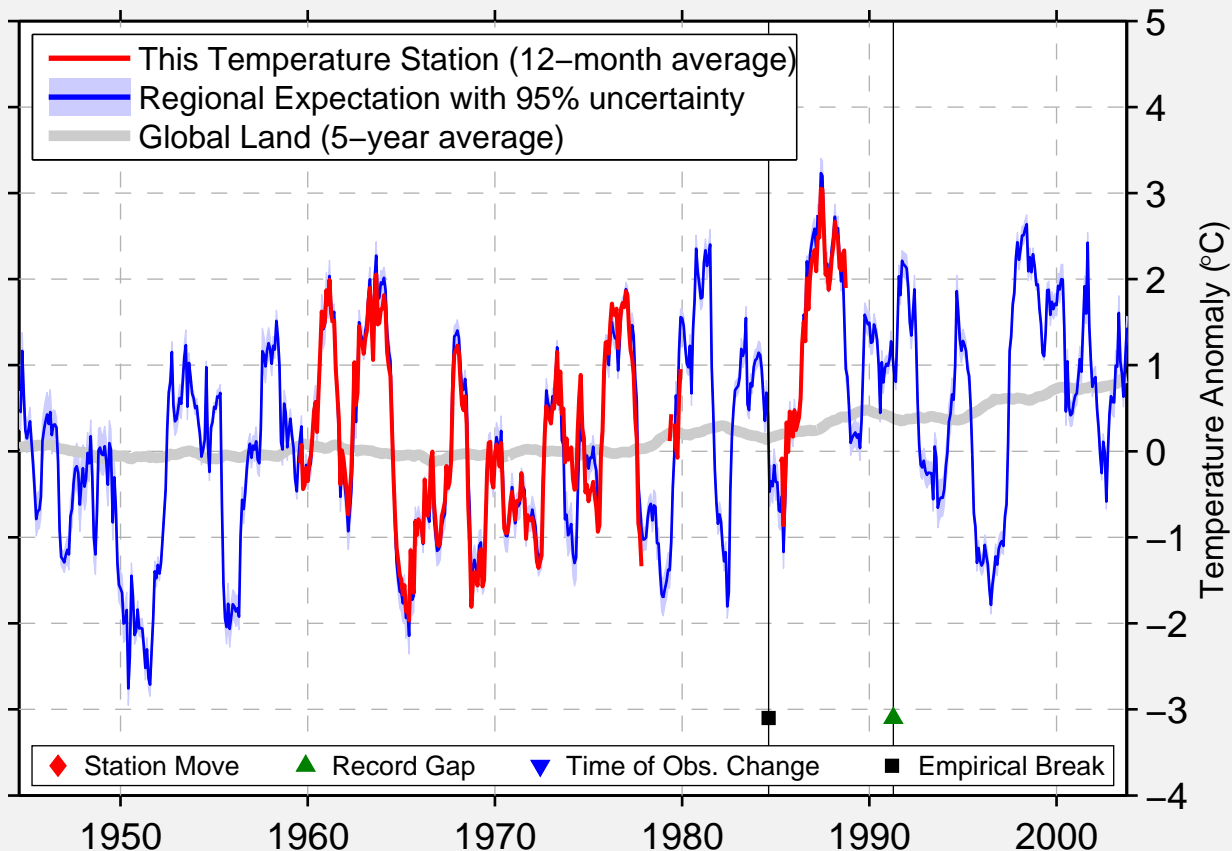

GULL LAKE CDA EPF

49.950 N, 108.470 W (Canada)

Data Quality Controlled and Aligned at Breakpoints

Berkeley Earth