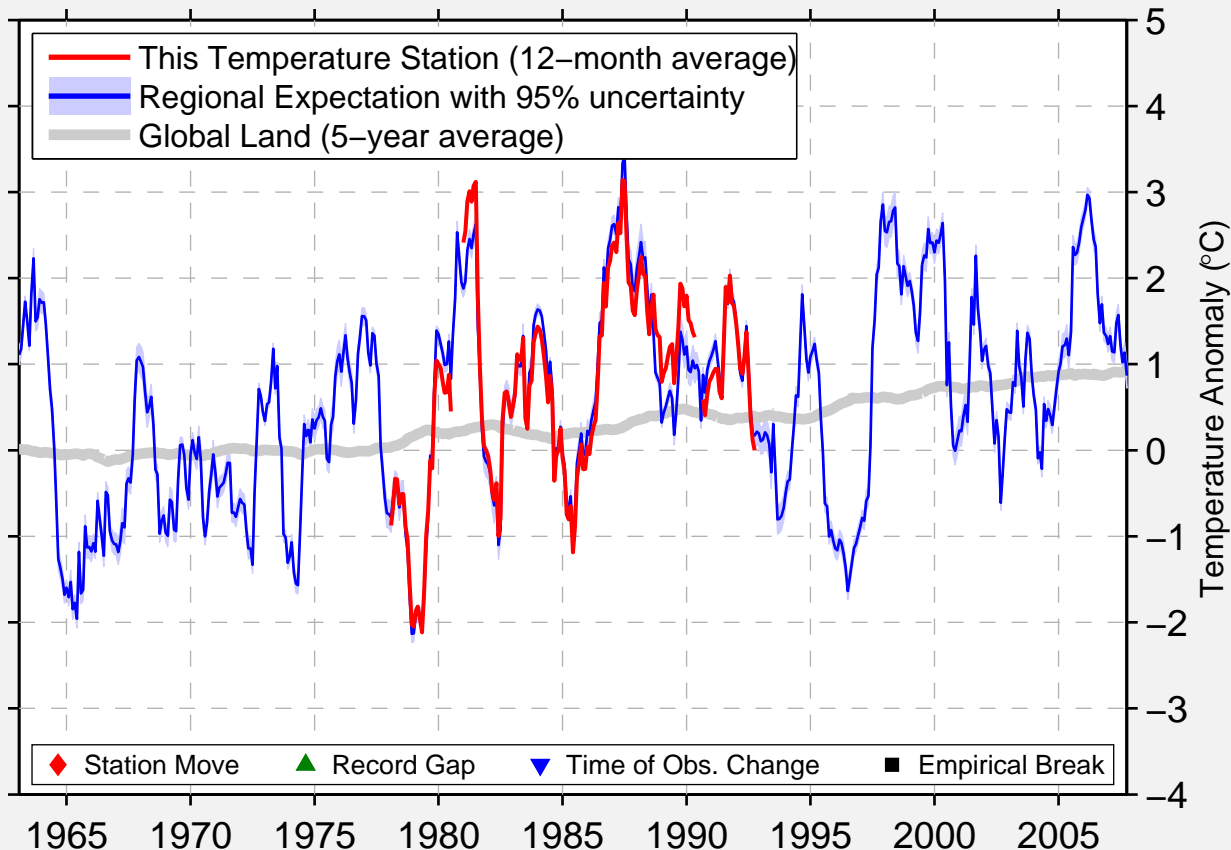

WAWOTA

49.930 N, 101.970 W (Canada)

Data Quality Controlled and Aligned at Breakpoints

Berkeley Earth