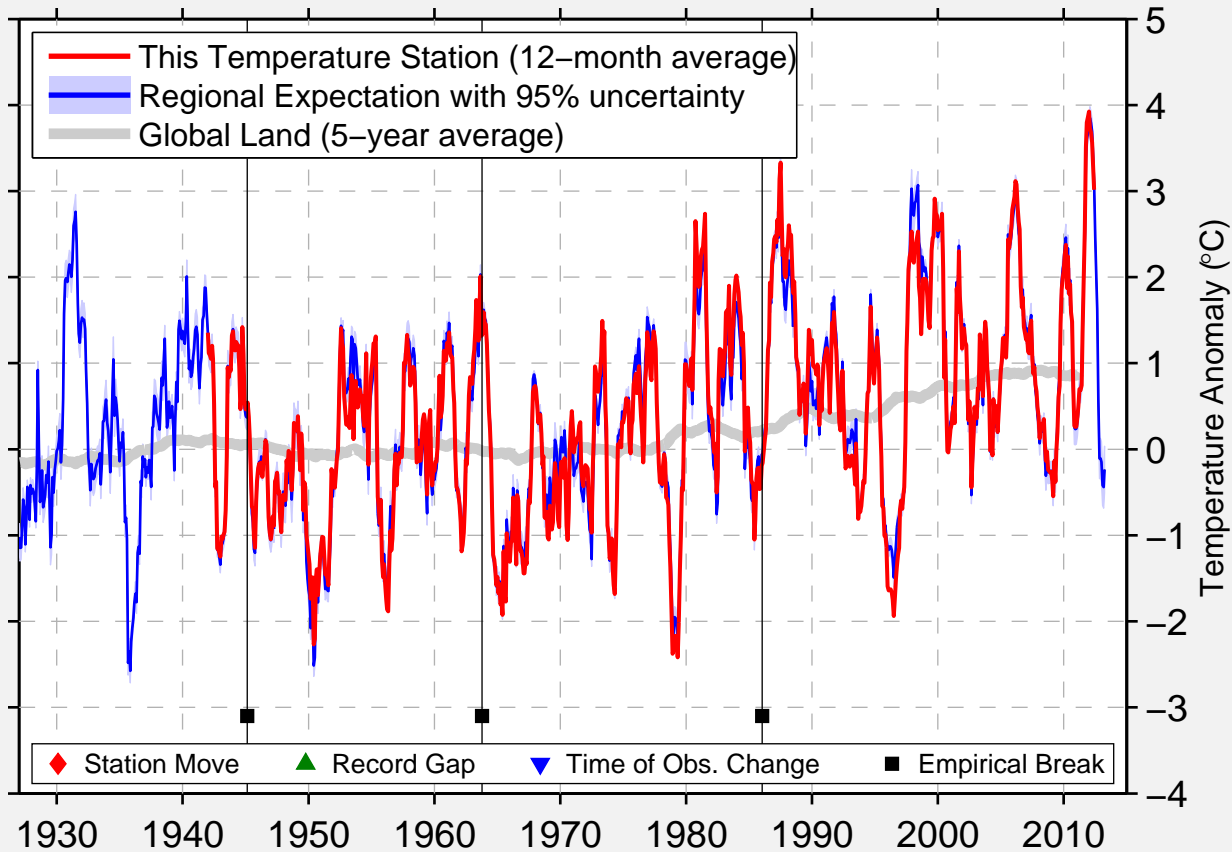

BRANDON AIRPORT

49.917 N, 99.950 W (Canada)

Data Quality Controlled and Aligned at Breakpoints

Berkeley Earth