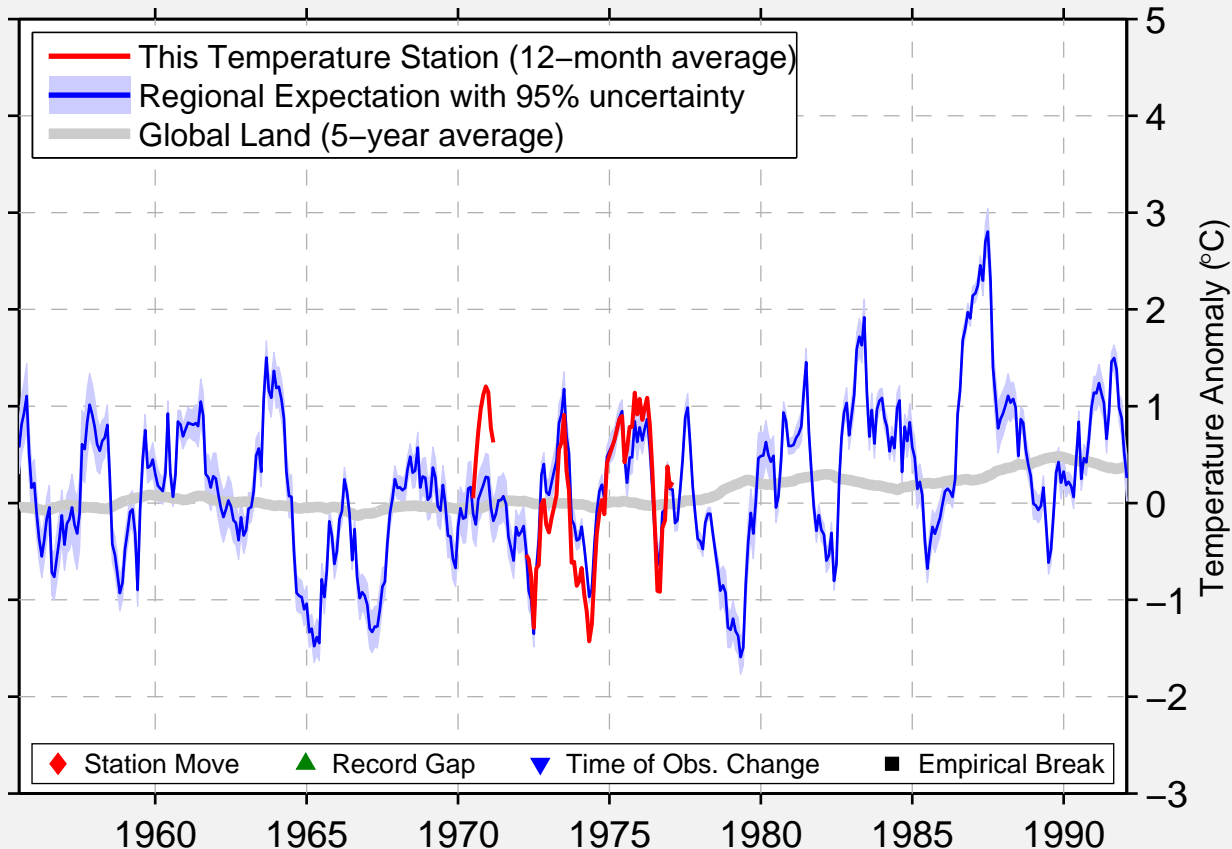

WATCOMB

49.900 N, 91.280 W (Canada)

Data Quality Controlled and Aligned at Breakpoints

Berkeley Earth