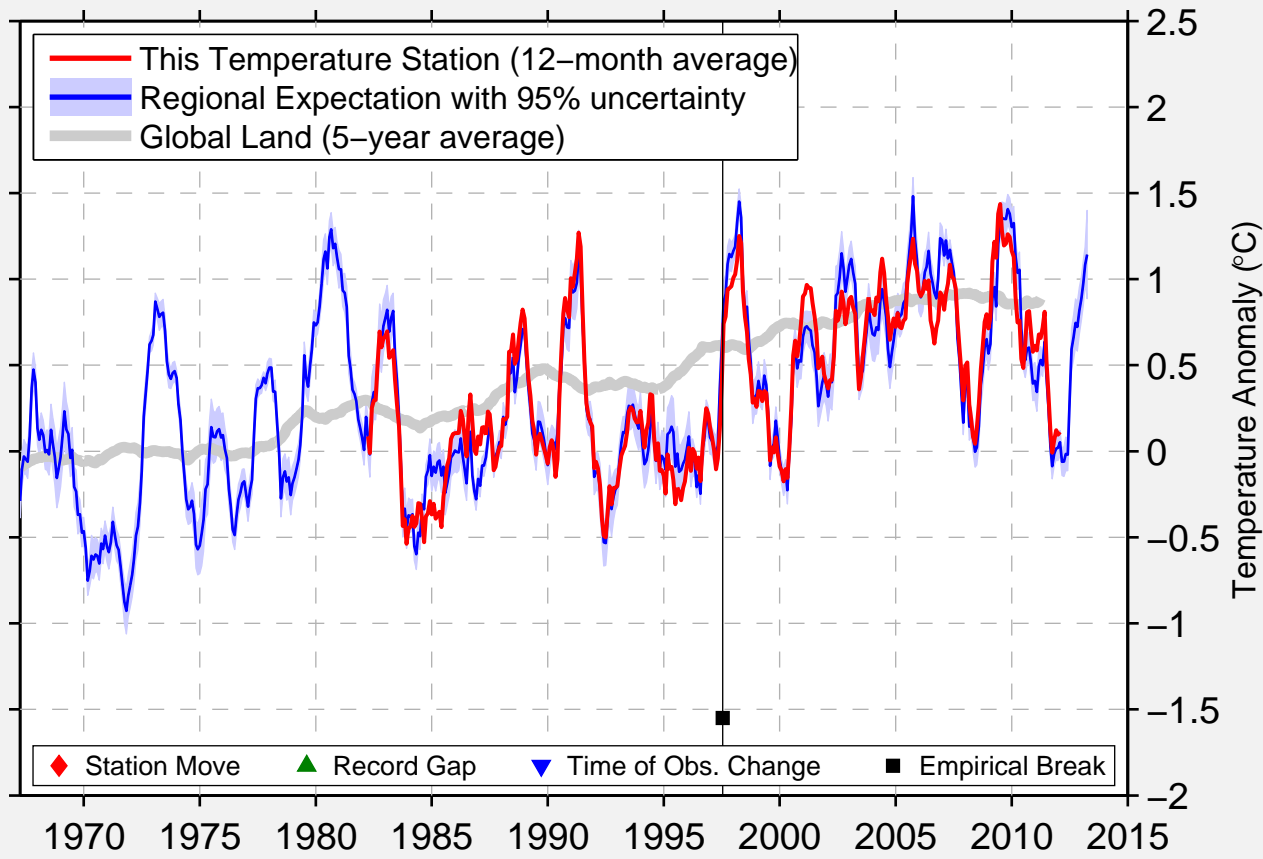

PEATS RIDGE (WARATAH ROAD)

33.310 S, 151.244 E (Australia)

Data Quality Controlled and Aligned at Breakpoints

Berkeley Earth