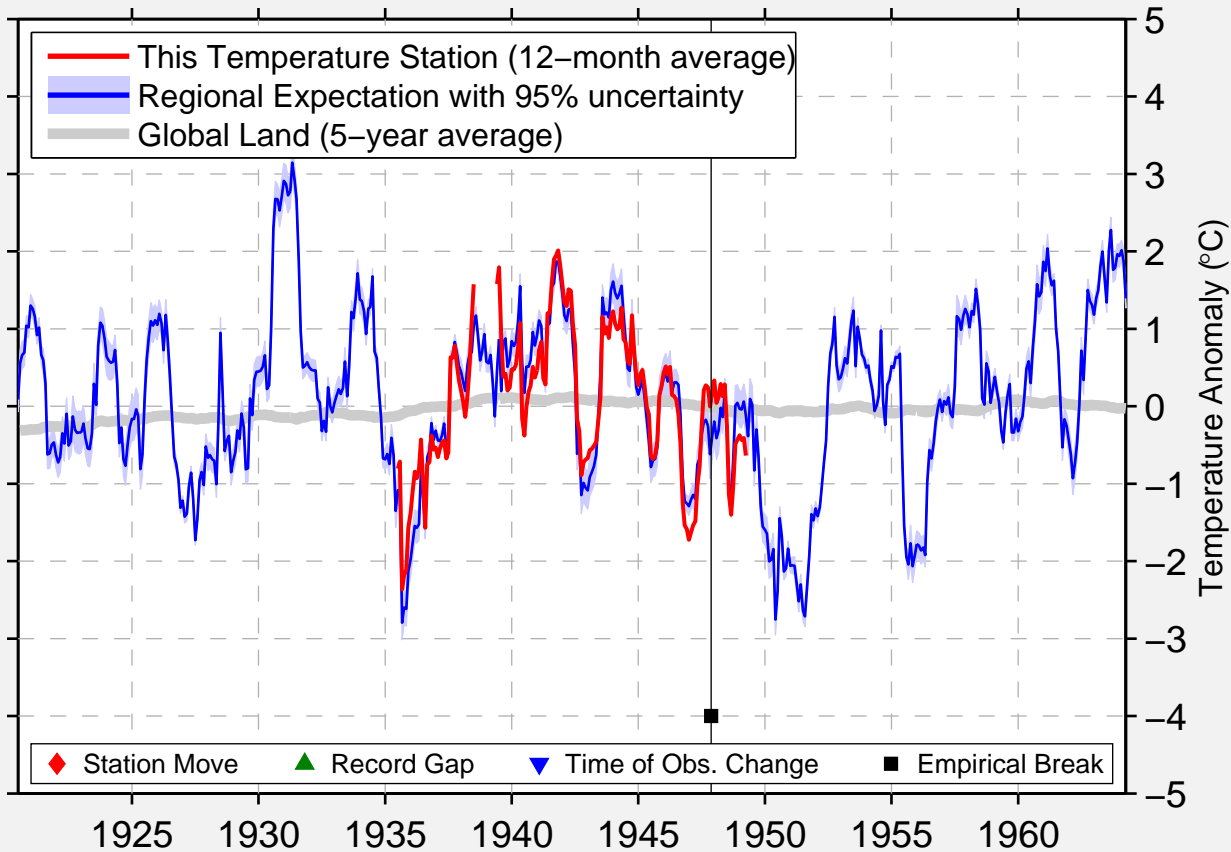

ILLERBRUN

49.880 N, 108.370 W (Canada)

Data Quality Controlled and Aligned at Breakpoints

Berkeley Earth