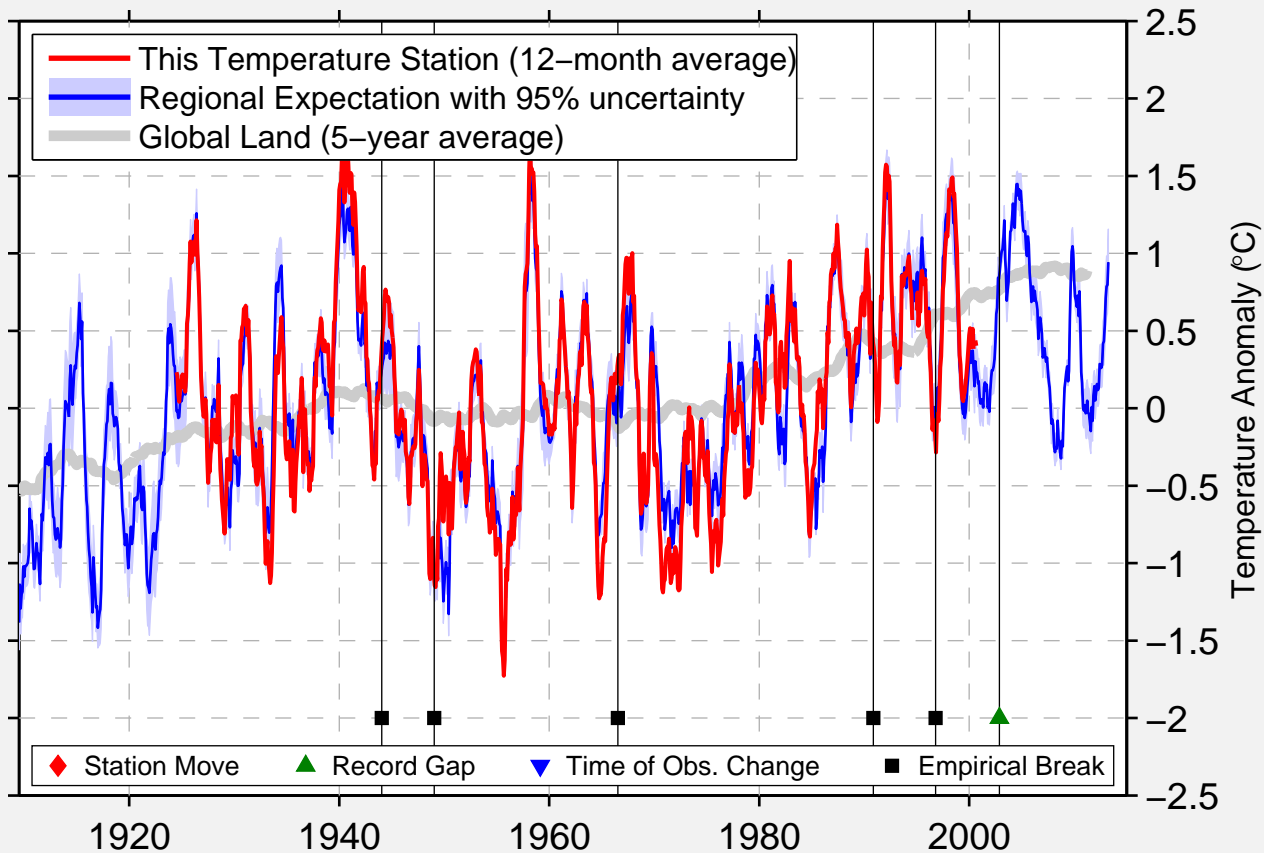

POWELL RIVER, BC

49.875 N, 124.550 W (Canada)

Data Quality Controlled and Aligned at Breakpoints

Berkeley Earth