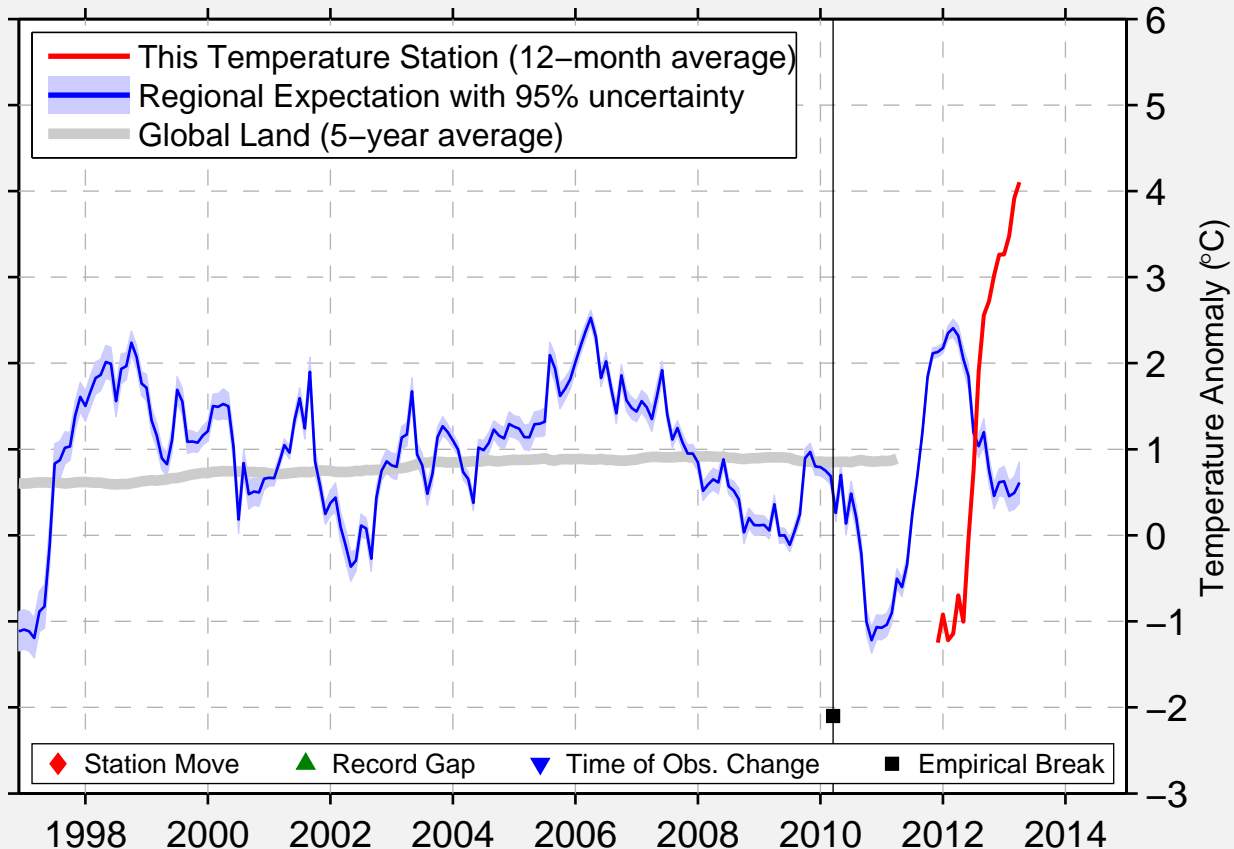

GRASSY LAKE, ALTA

49.870 N, 111.725 W (Canada)

Data Quality Controlled and Aligned at Breakpoints

Berkeley Earth