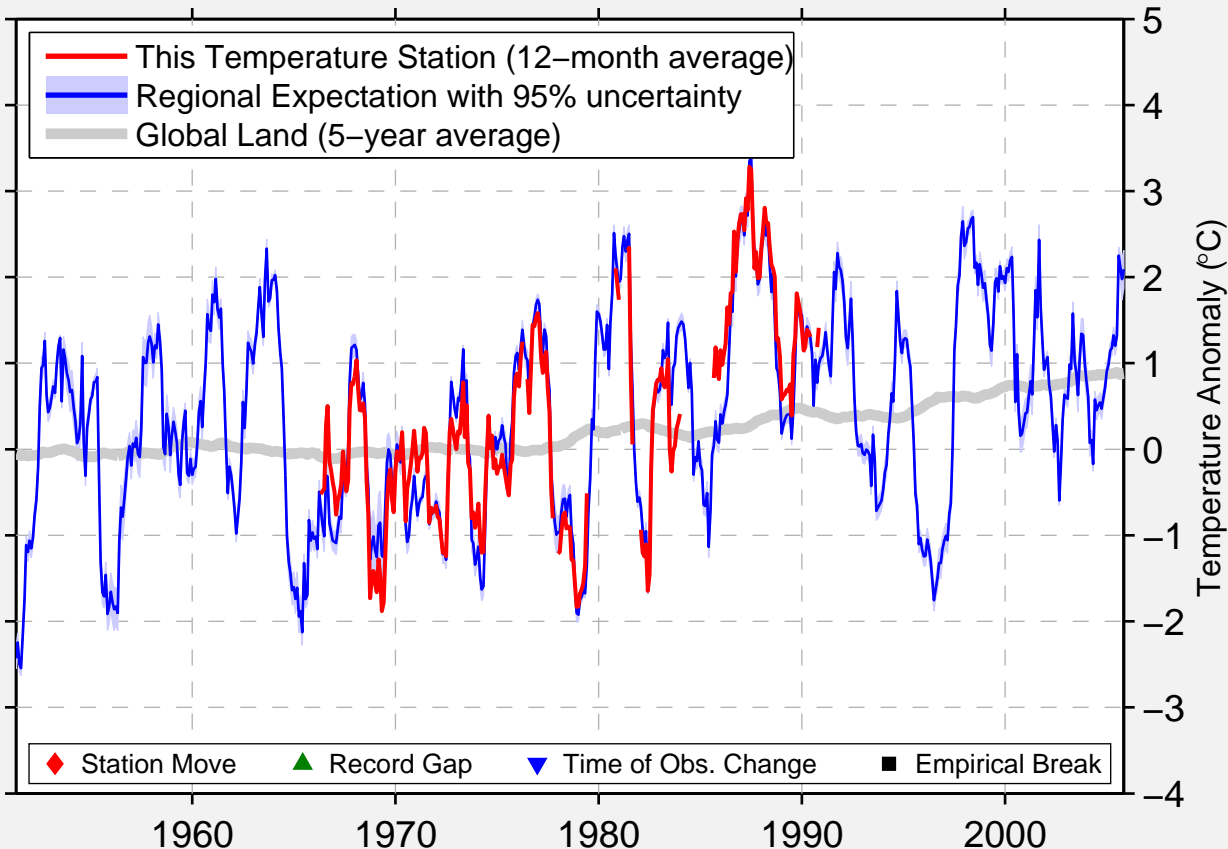

PALMER

49.870 N, 106.350 W (Canada)

Data Quality Controlled and Aligned at Breakpoints

Berkeley Earth