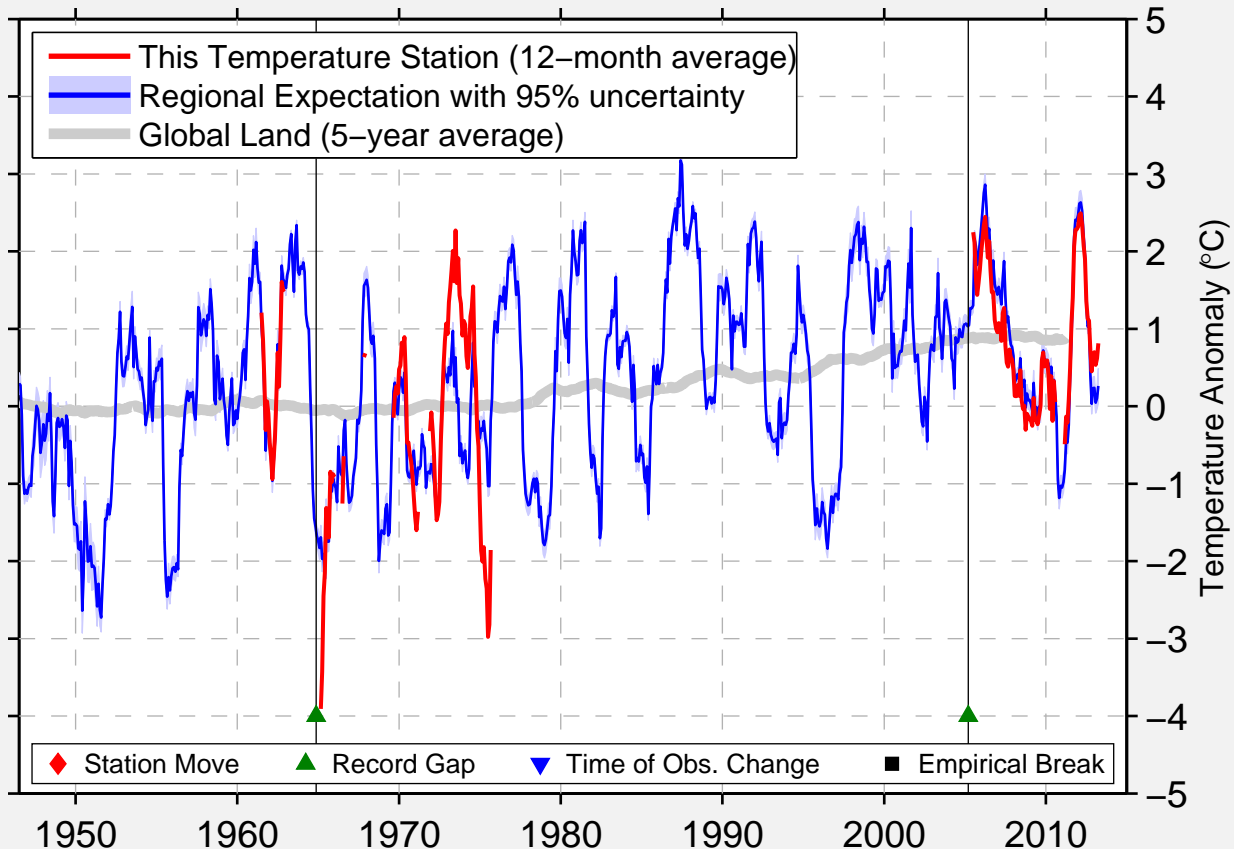

BOW ISLAND IRRIGATION AGDM

49.870 N, 111.375 W (Canada)

Data Quality Controlled and Aligned at Breakpoints

Berkeley Earth