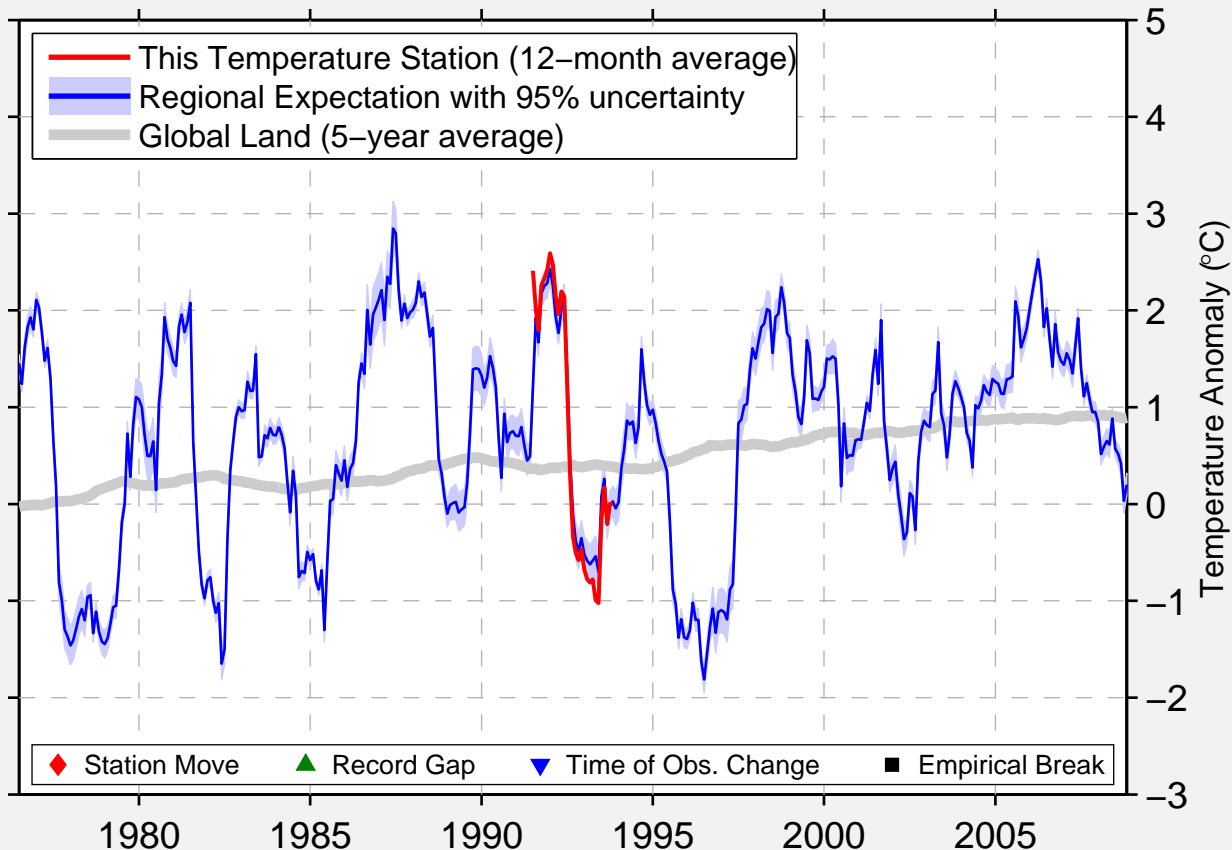

# FORT MACLEOD NORTH

49.870 N, 113.280 W (Canada)

◆ Station Move    ▲ Record Gap    ▼ Time of Obs. Change    ■ Empirical Break