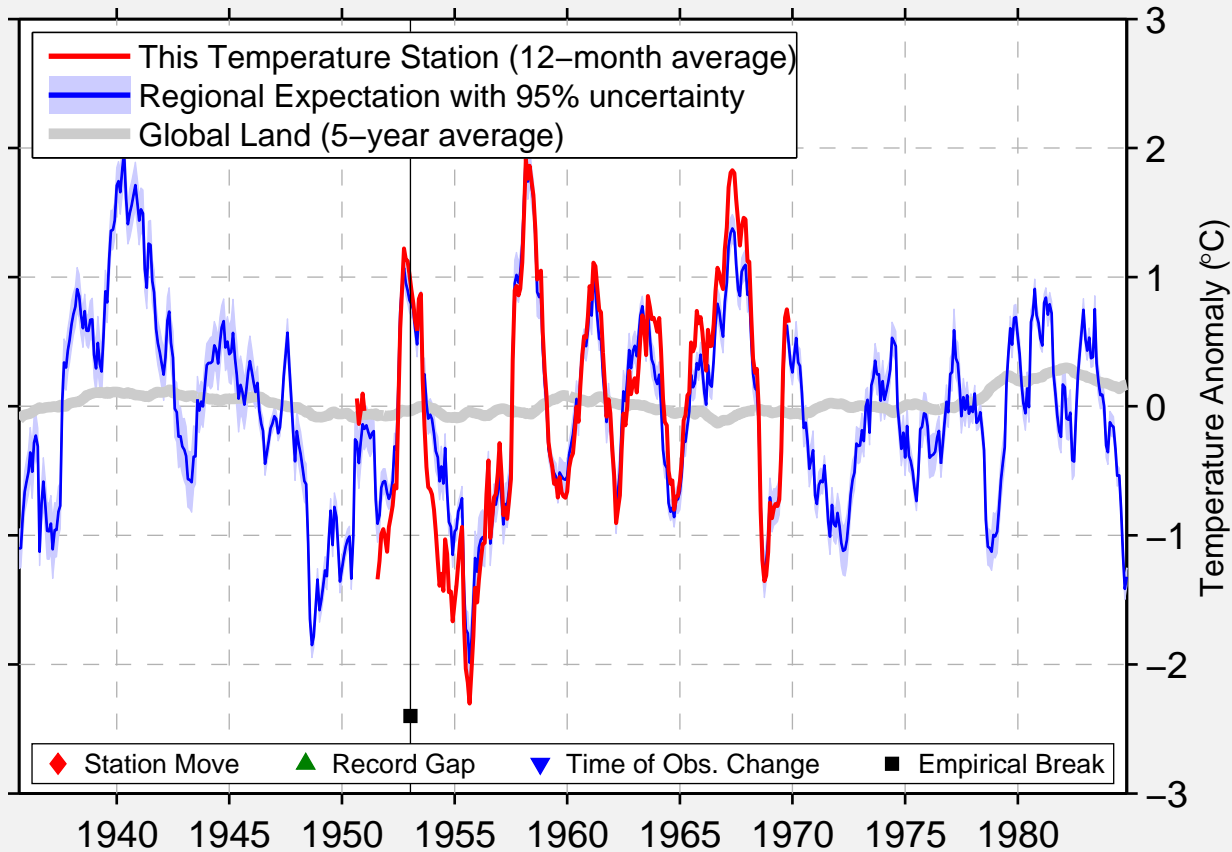

KELOWNA CDA

49.870 N, 119.420 W (Canada)

Data Quality Controlled and Aligned at Breakpoints

Berkeley Earth