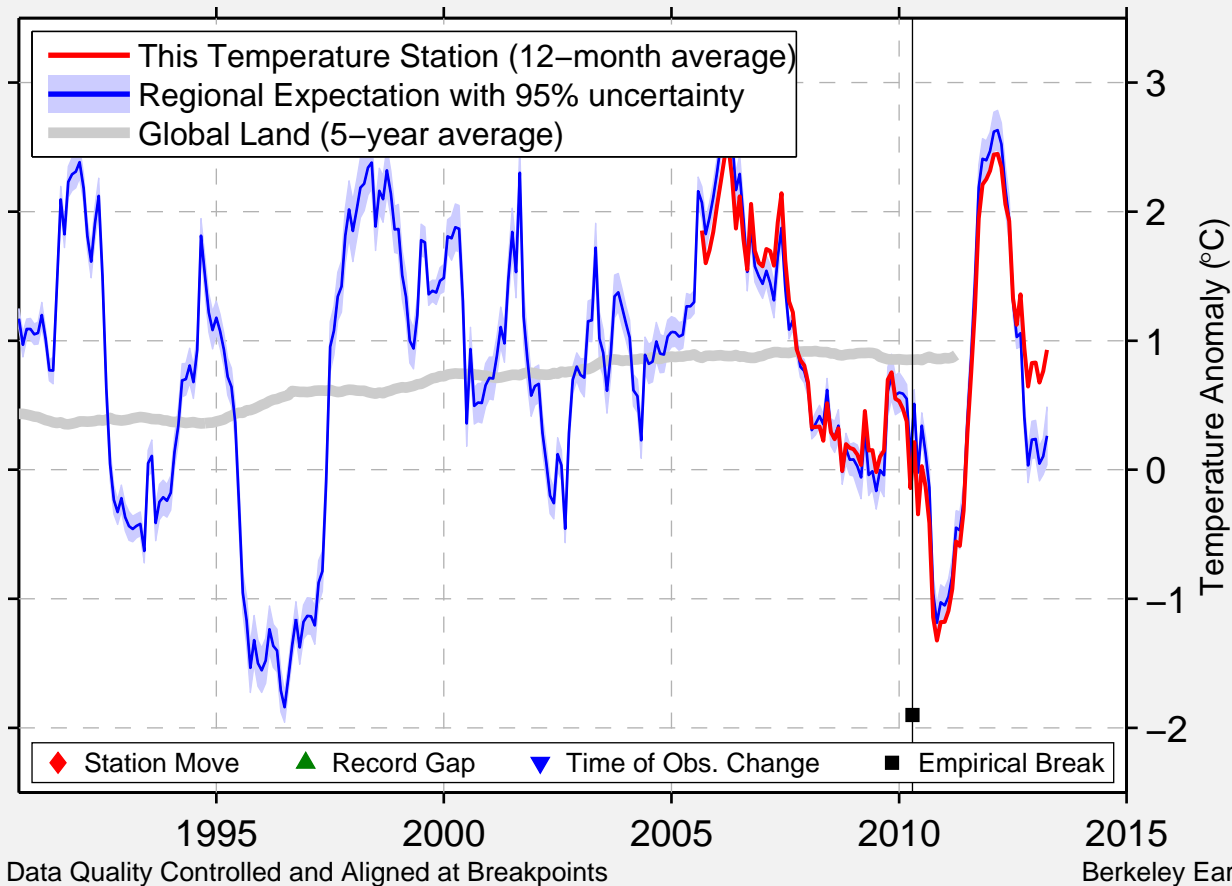

# BOW ISLAND AGDM

49.867 N, 111.367 W (Canada)

Data Quality Controlled and Aligned at Breakpoints

Berkeley Earth