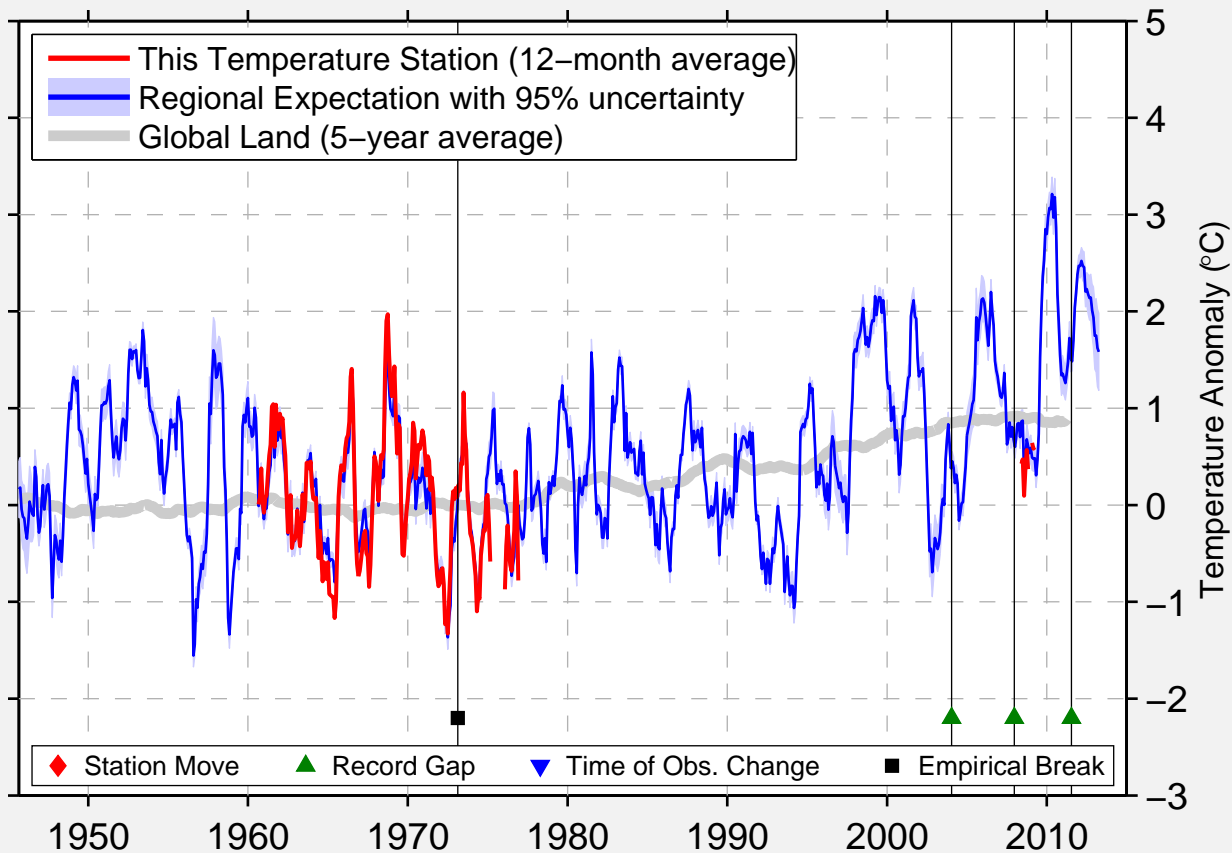

CHUTE DES PASSES,QU

49.865 N, 71.210 W (Canada)

Data Quality Controlled and Aligned at Breakpoints

Berkeley Earth