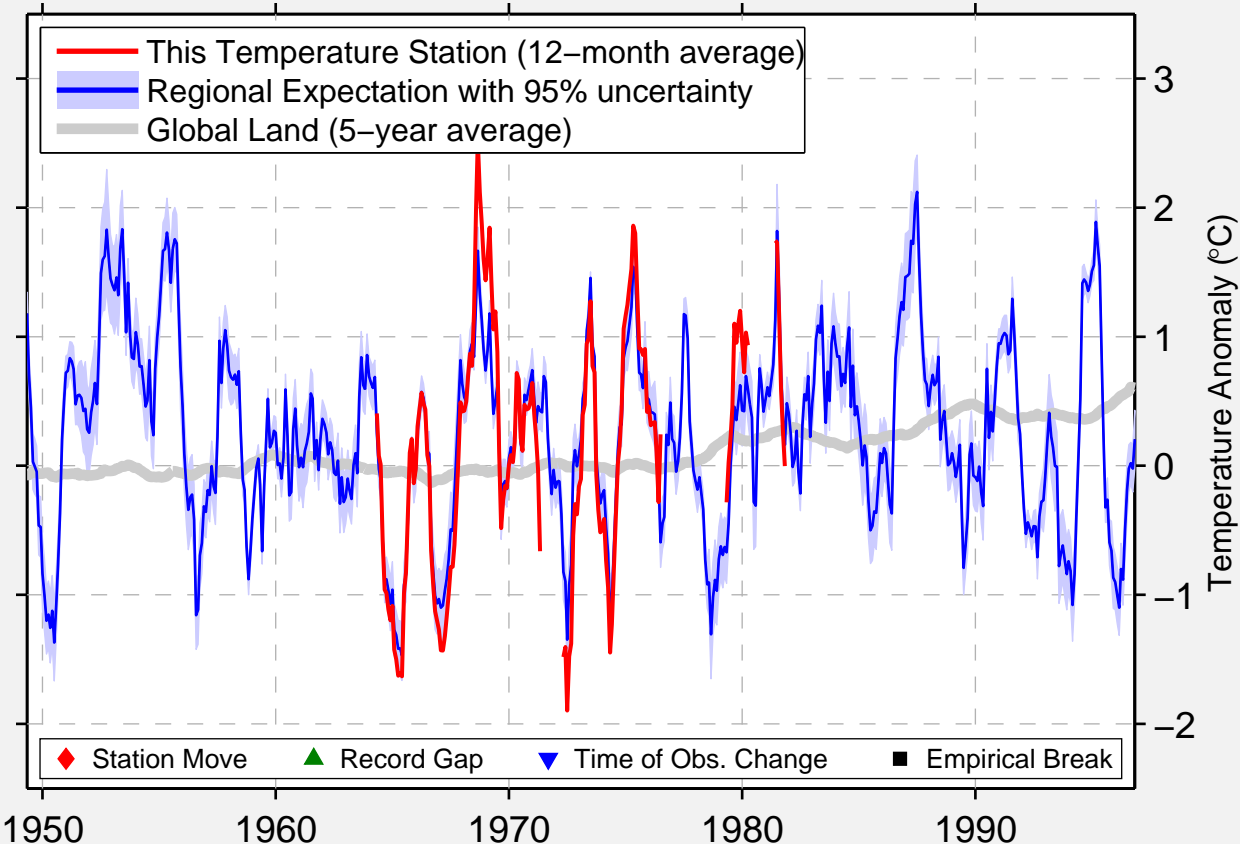

PINARD

49.850 N, 81.600 W (Canada)

Data Quality Controlled and Aligned at Breakpoints

Berkeley Earth