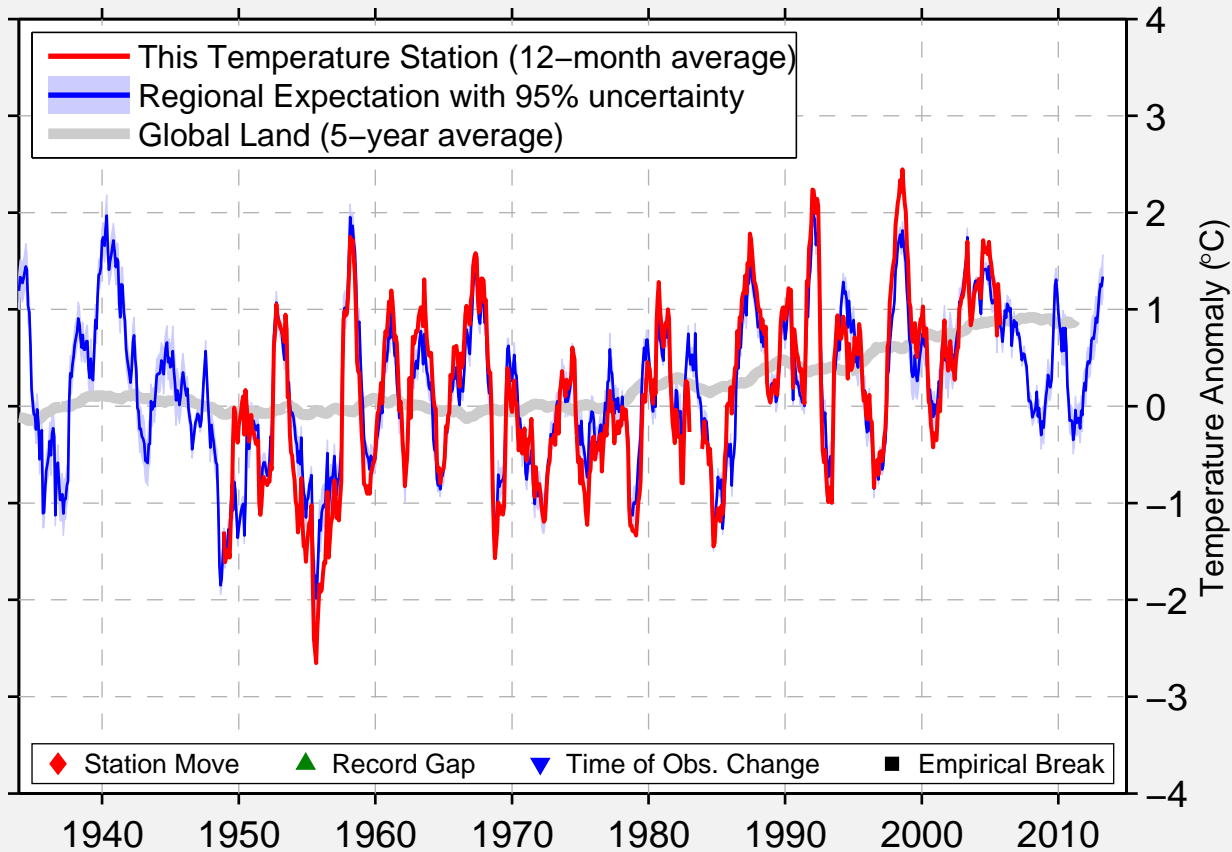

JOE RICH CREEK

49.850 N, 119.130 W (Canada)

Data Quality Controlled and Aligned at Breakpoints

Berkeley Earth