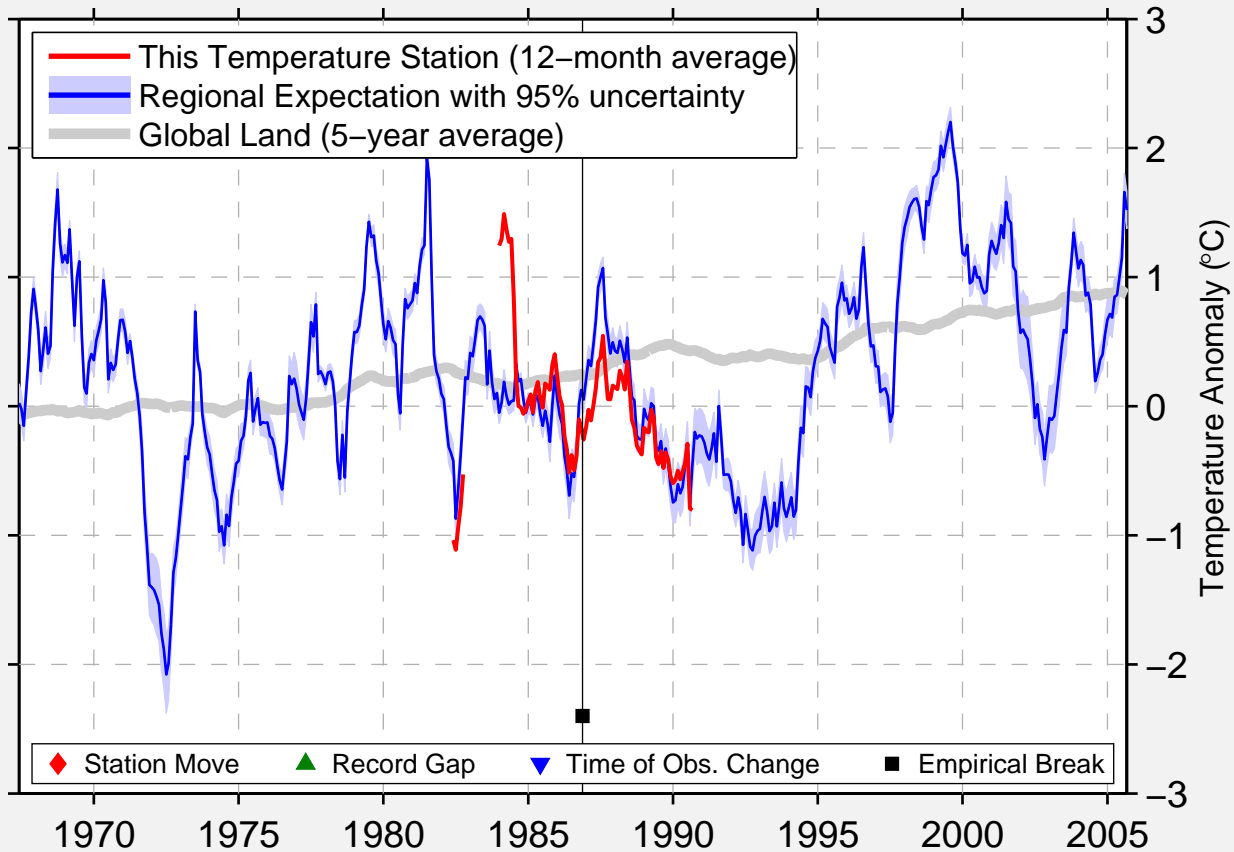

# PORT MENIER

49.833 N, 64.283 W (Canada)

Data Quality Controlled and Aligned at Breakpoints

Berkeley Earth