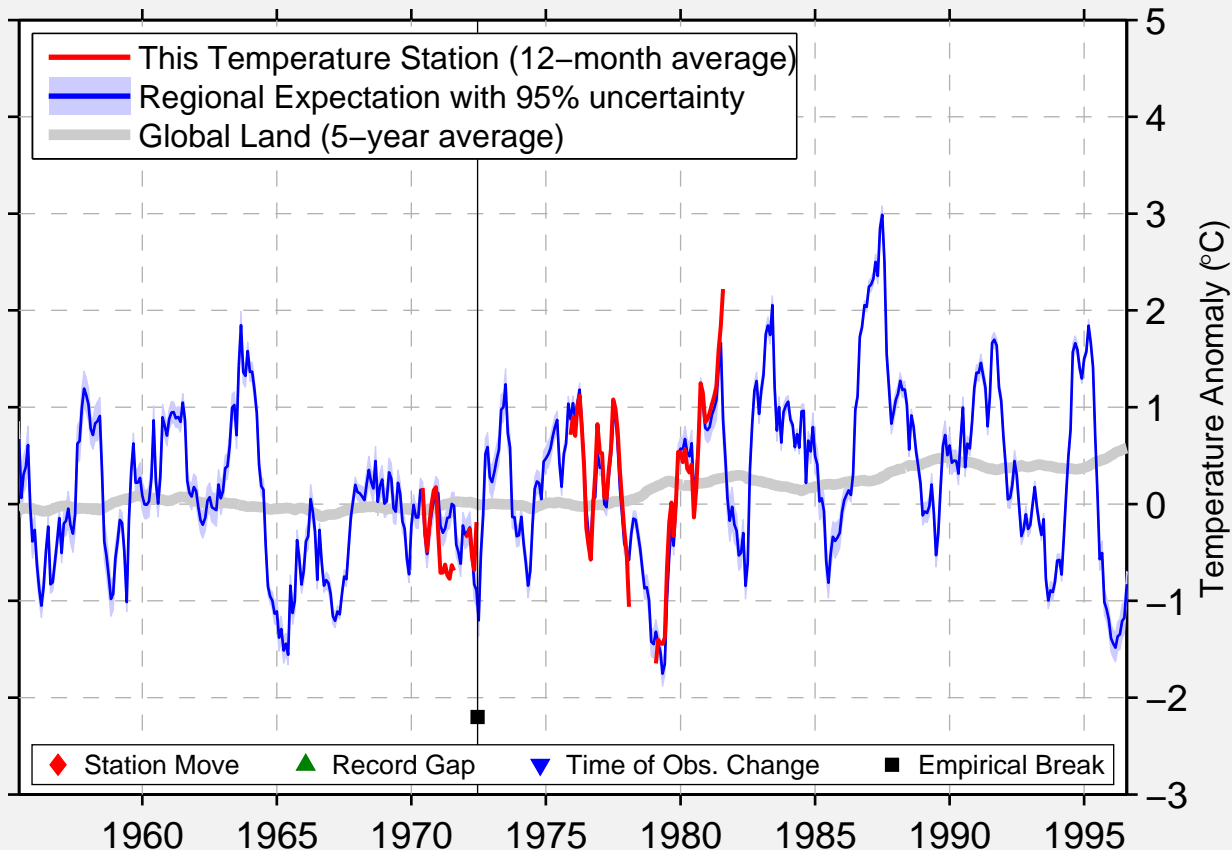

# VERMILION BAY TCPL 52

49.830 N, 93.630 W (Canada)

Data Quality Controlled and Aligned at Breakpoints

Berkeley Earth