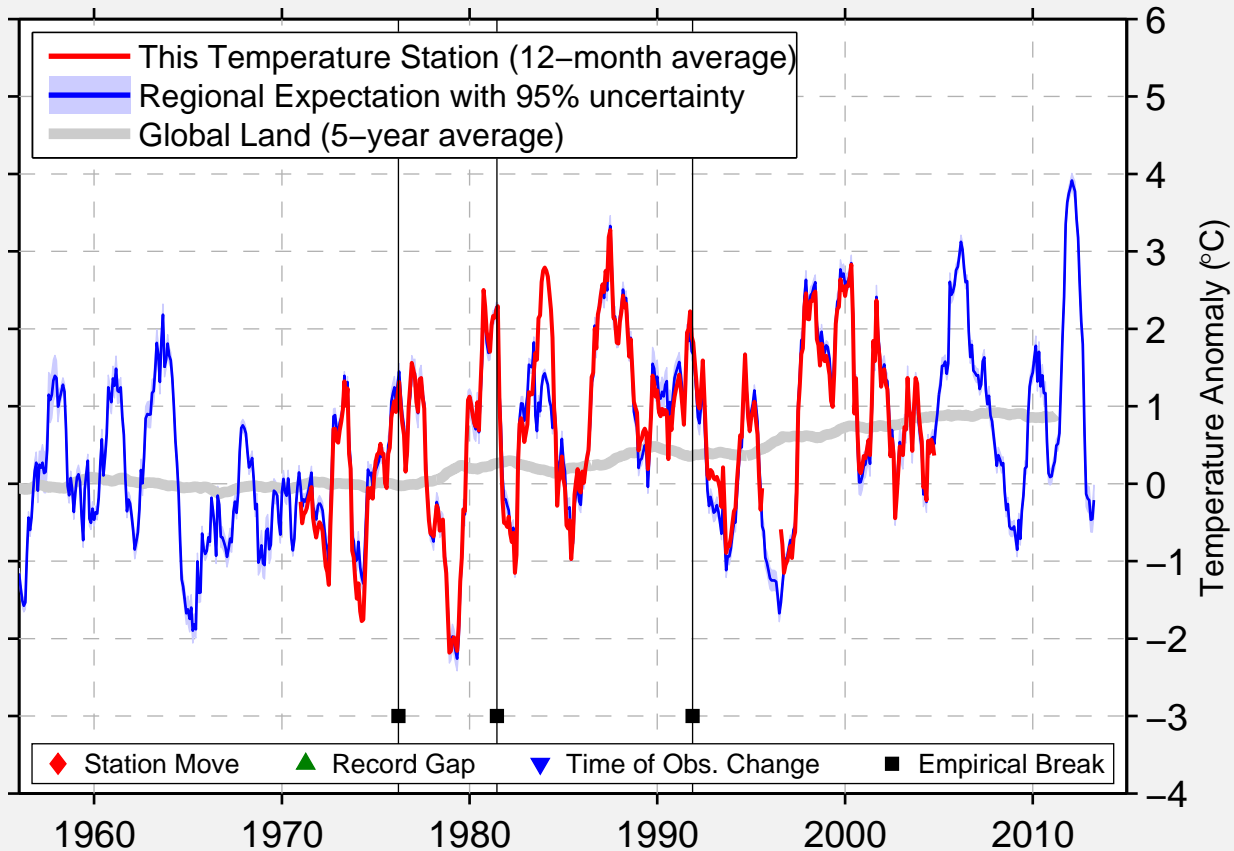

MARYFIELD

49.830 N, 101.520 W (Canada)

Data Quality Controlled and Aligned at Breakpoints

Berkeley Earth