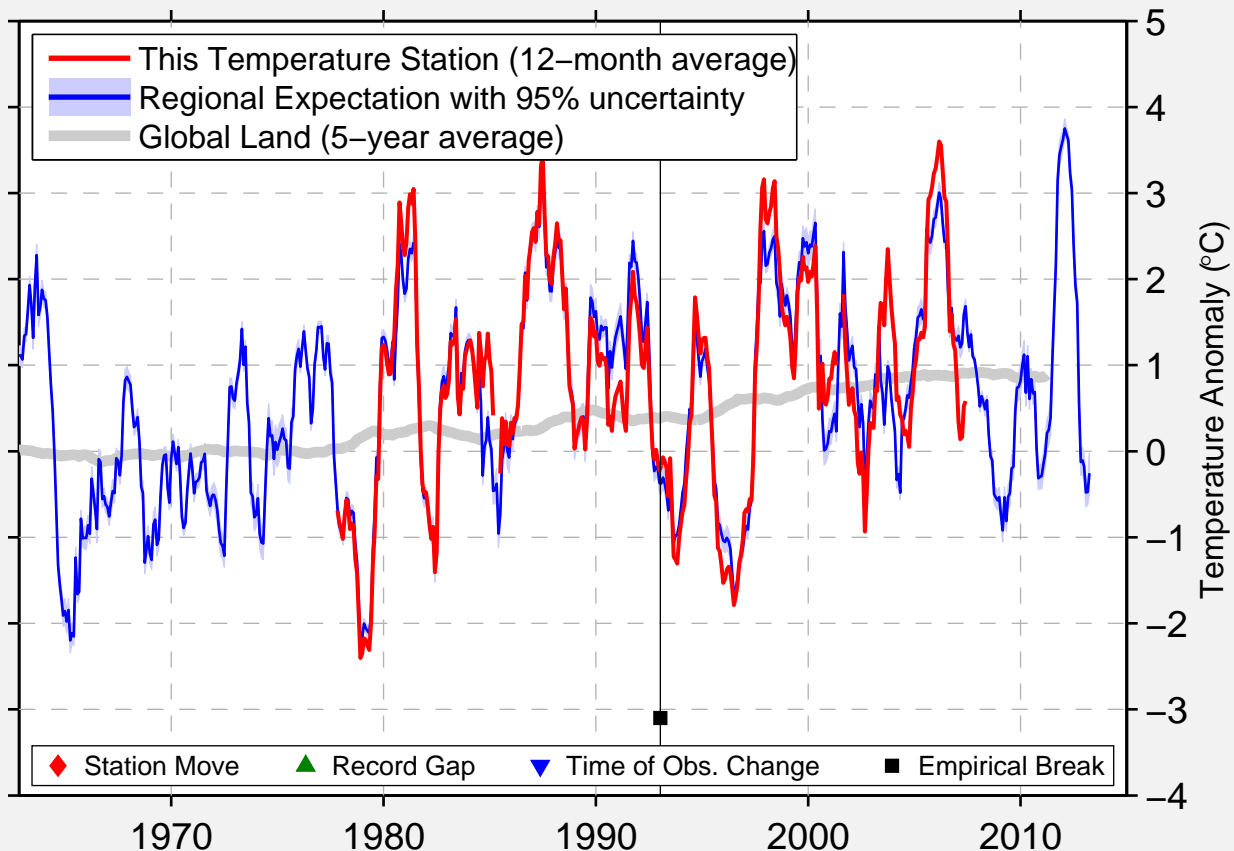

HANDSWORTH

49.830 N, 102.870 W (Canada)

Data Quality Controlled and Aligned at Breakpoints

Berkeley Earth