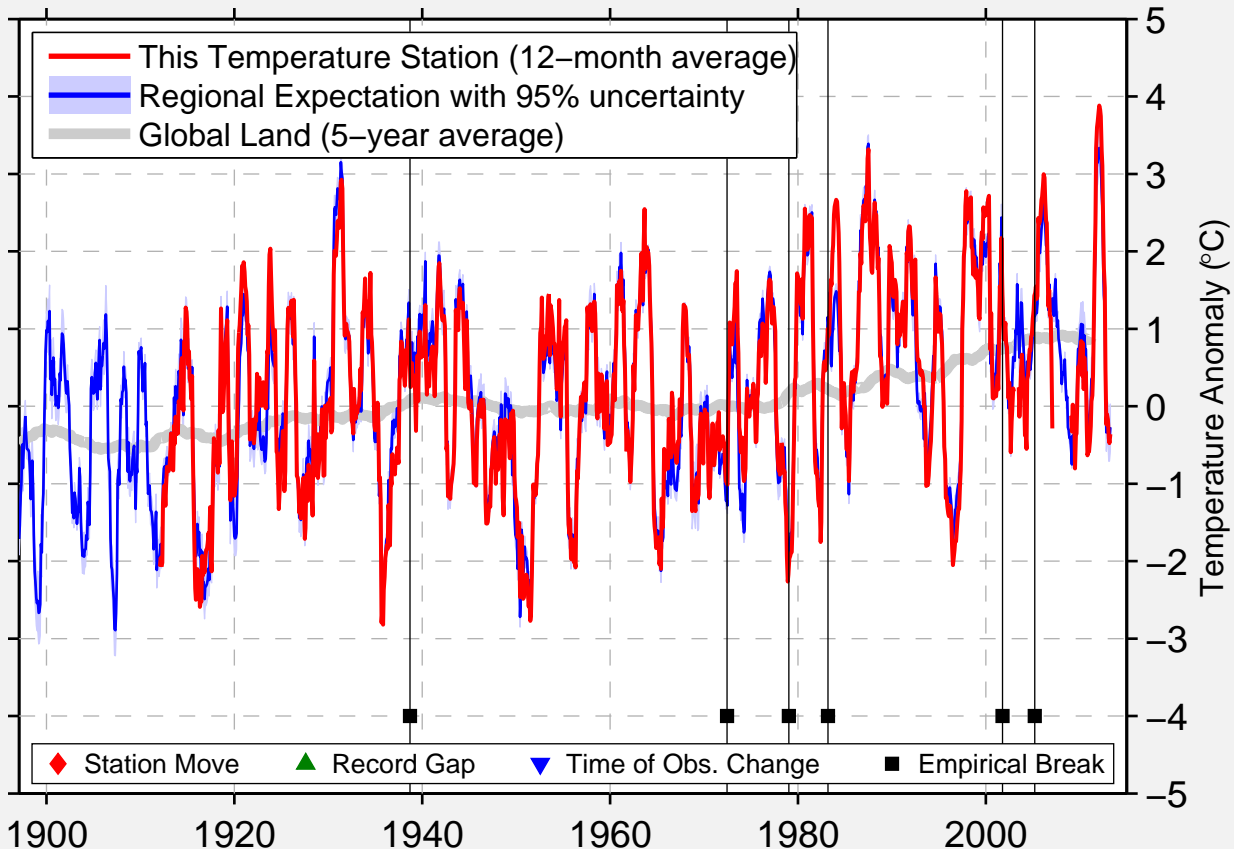

# YELLOW GRASS, SA

49.820 N, 104.180 W (Canada)

Data Quality Controlled and Aligned at Breakpoints

Berkeley Earth