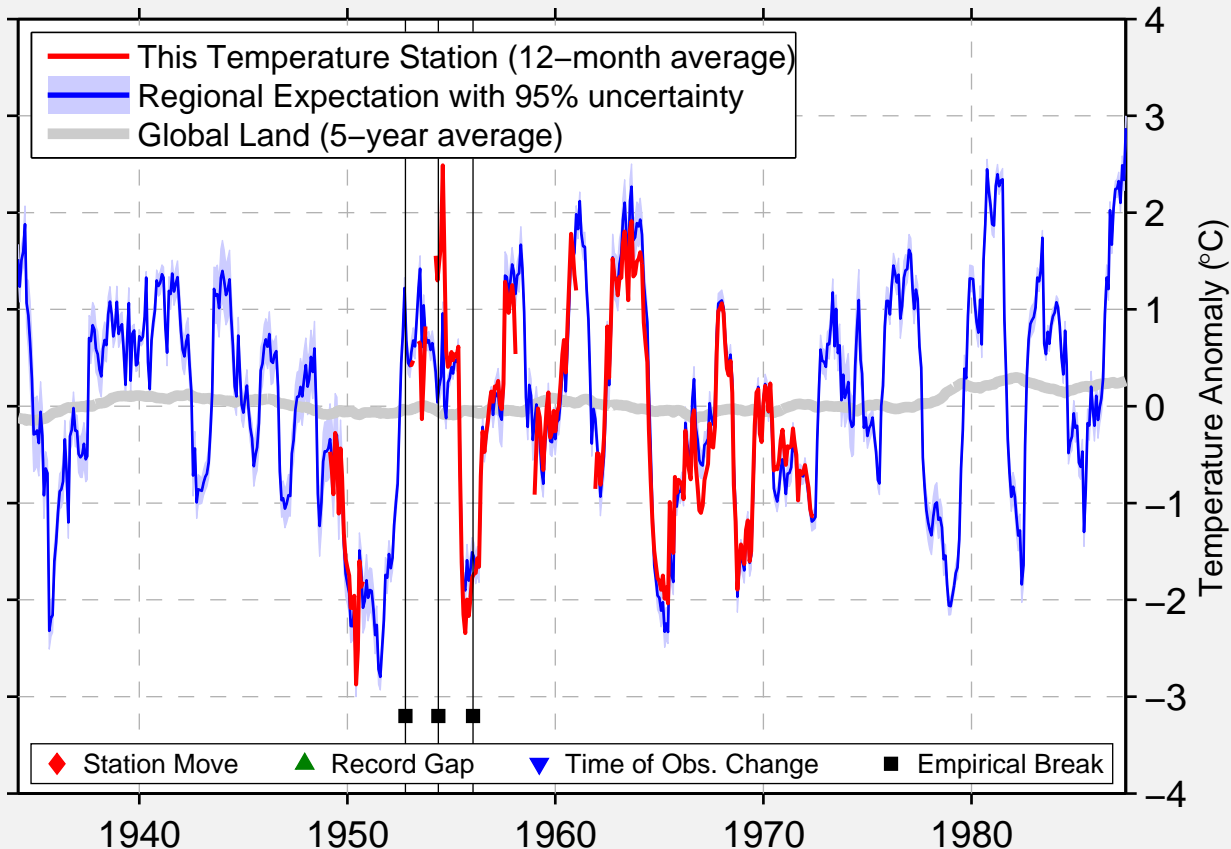

# GARDEN HEAD

49.820 N, 108.570 W (Canada)

Data Quality Controlled and Aligned at Breakpoints

Berkeley Earth