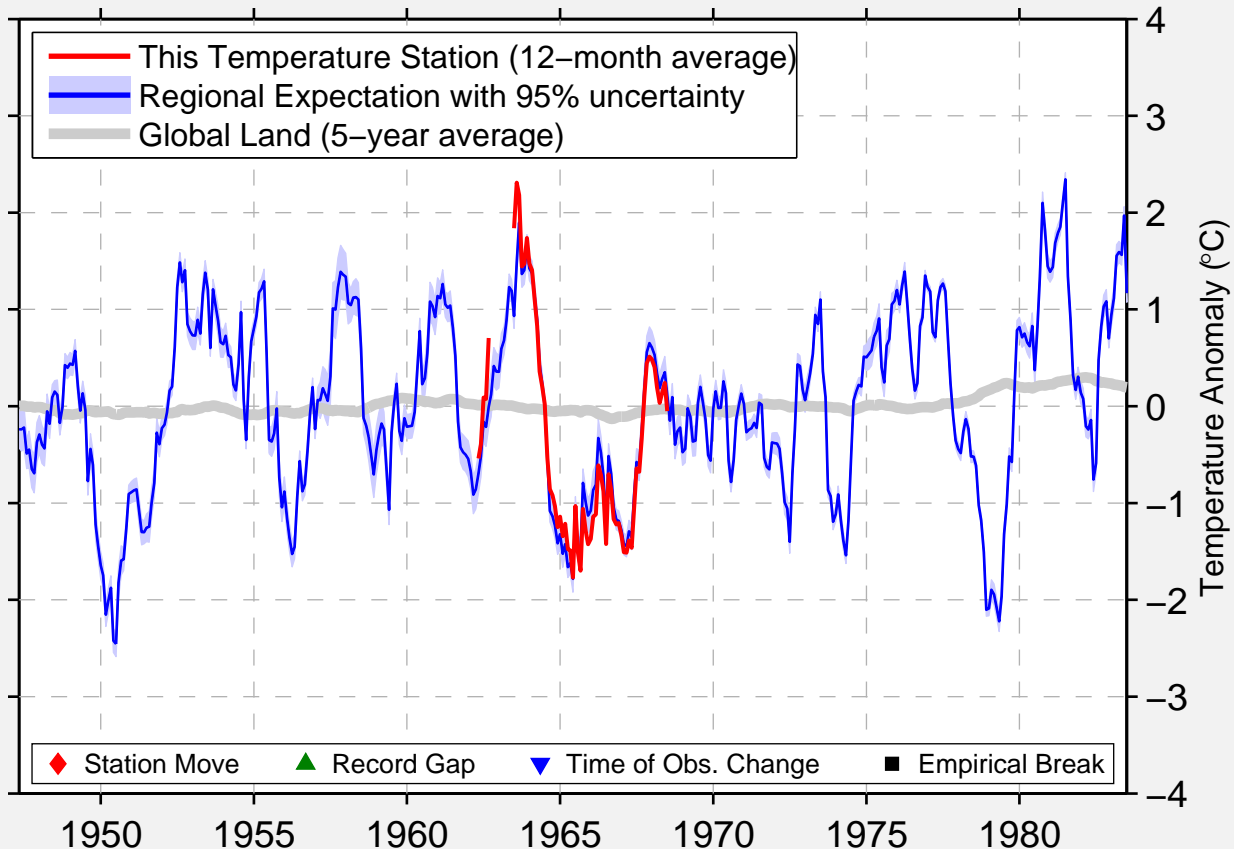

WINNIPEG U OF MANITOBA

49.800 N, 97.130 W (Canada)

Data Quality Controlled and Aligned at Breakpoints

Berkeley Earth