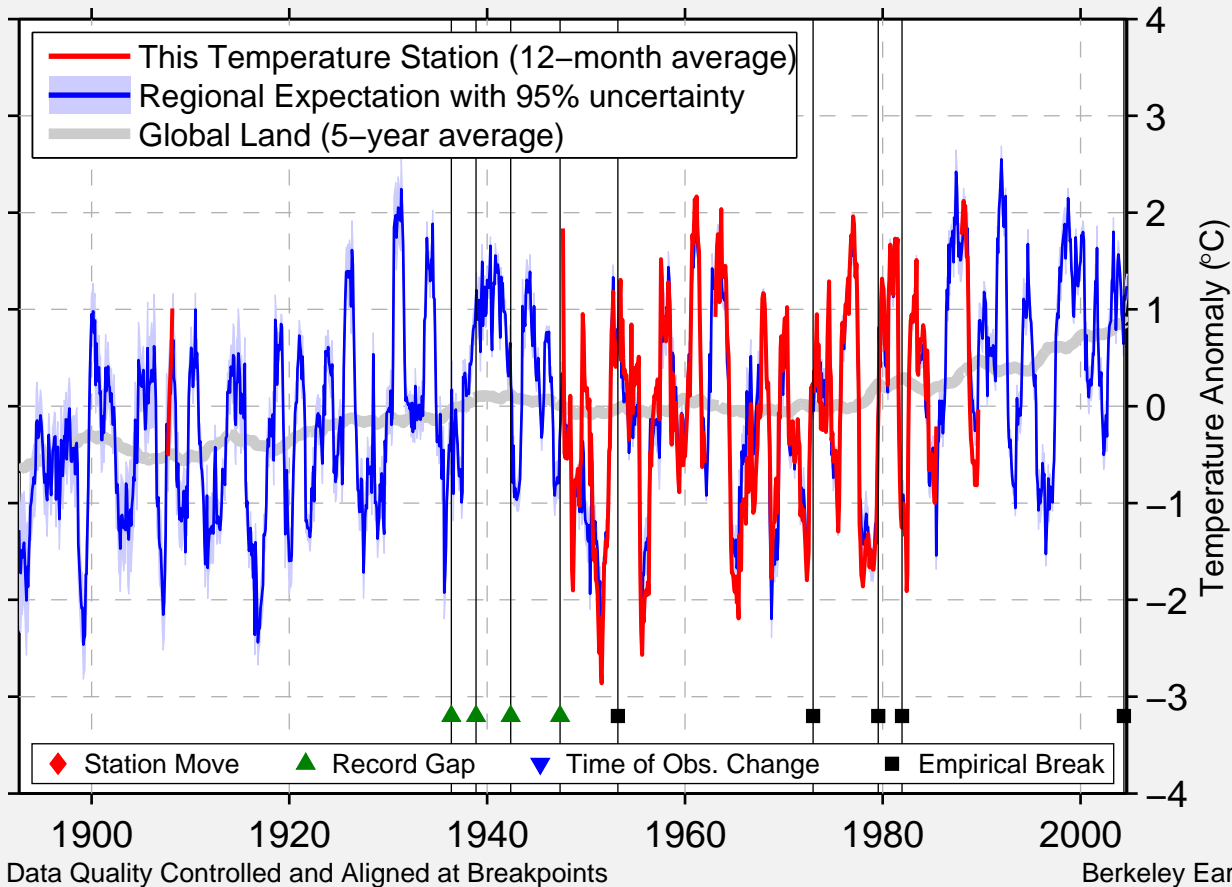

# TABER,AL

49.780 N, 112.120 W (Canada)

Data Quality Controlled and Aligned at Breakpoints

Berkeley Earth