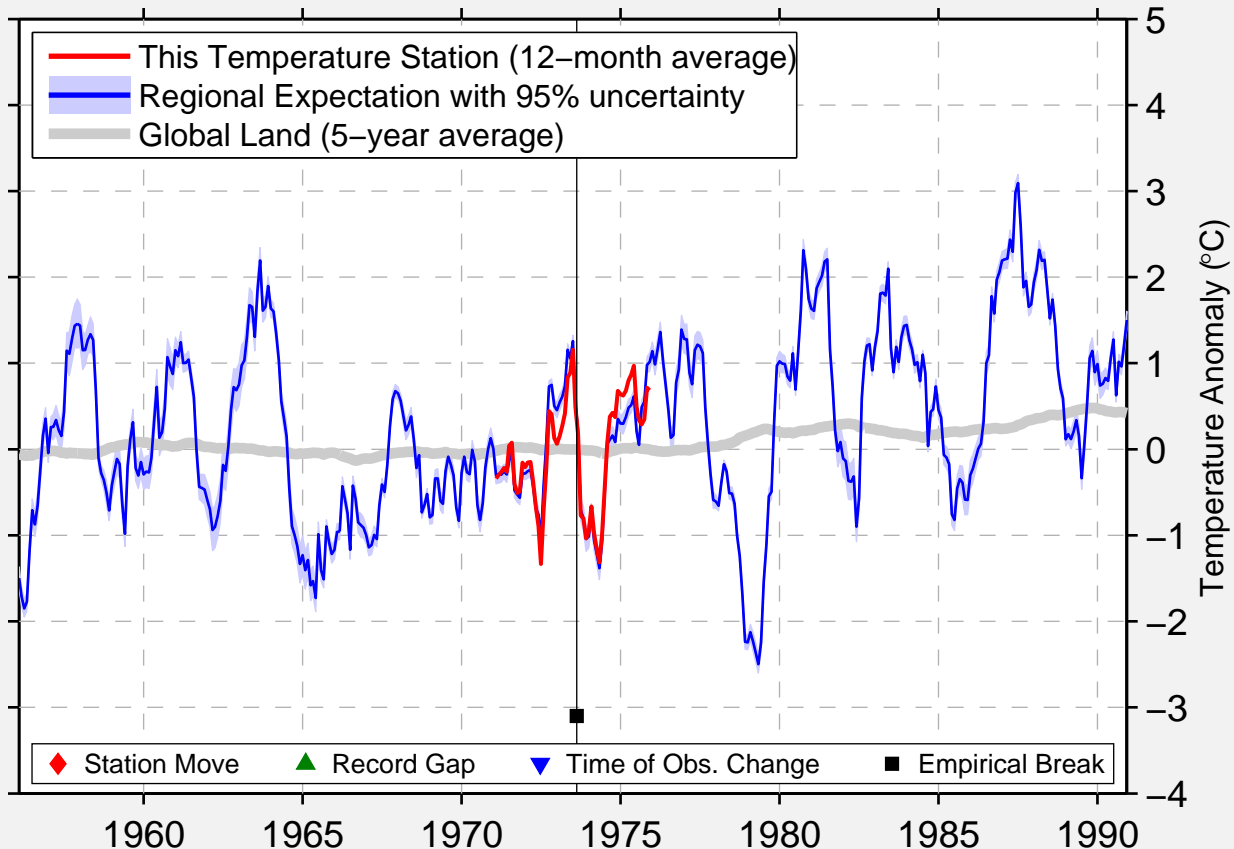

# ST NORBERT

49.770 N, 97.150 W (Canada)

Data Quality Controlled and Aligned at Breakpoints

Berkeley Earth