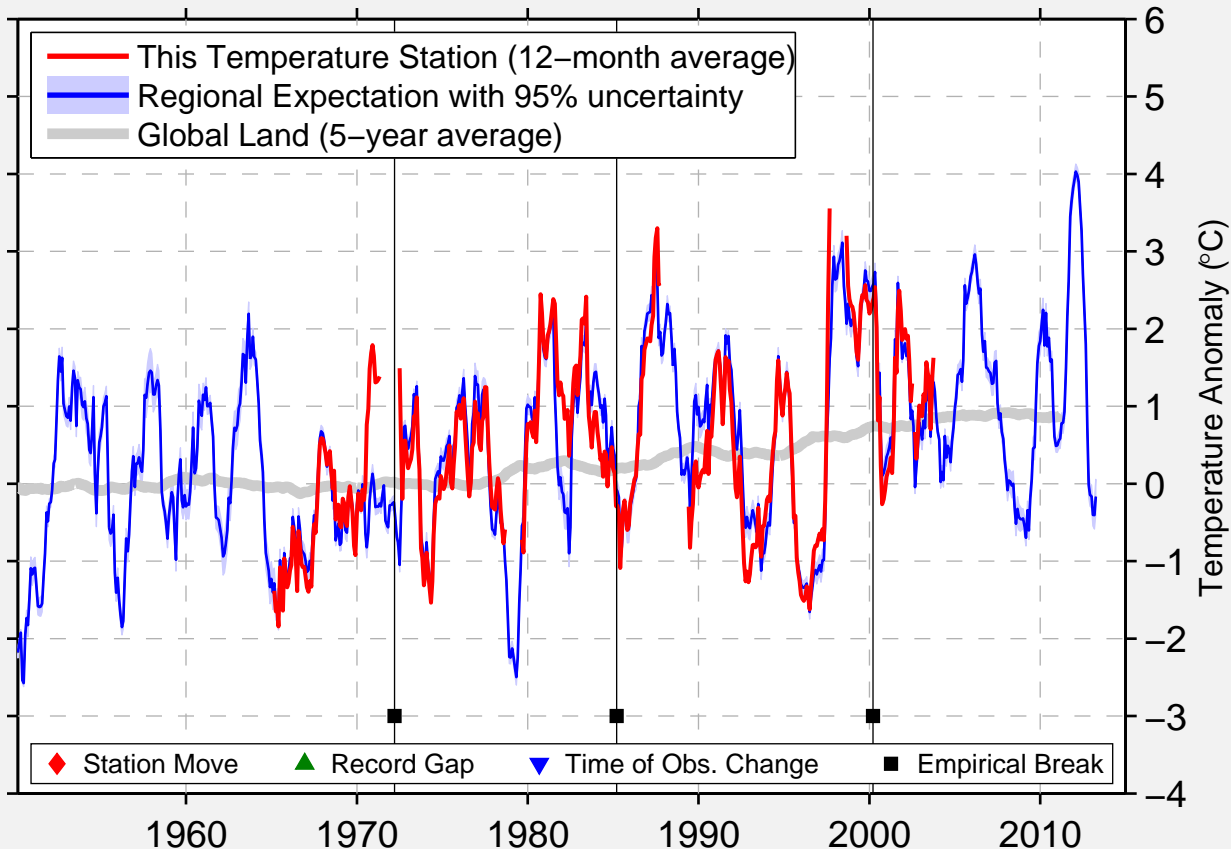

STARBUCK

49.730 N, 97.620 W (Canada)

Data Quality Controlled and Aligned at Breakpoints

Berkeley Earth