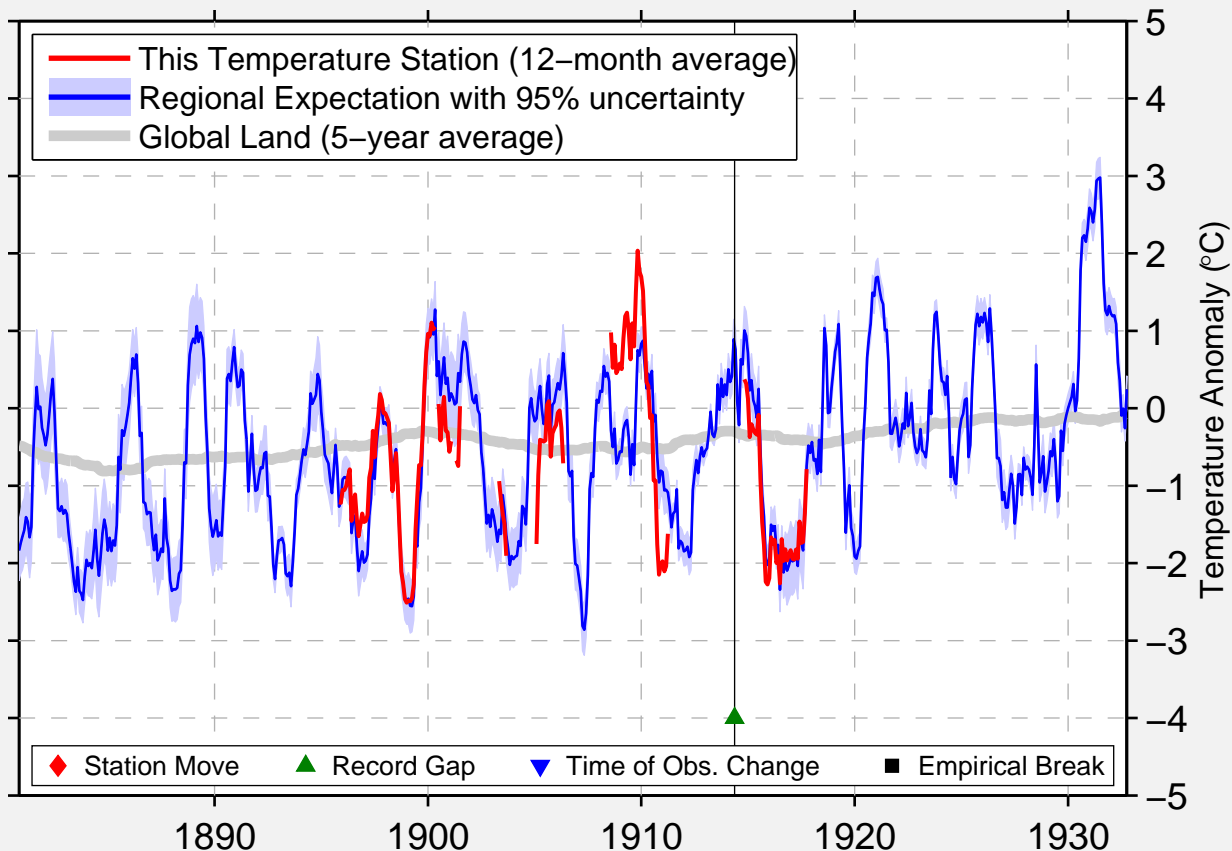

CANNINGTON MANOR, SA

49.720 N, 102.030 W (Canada)

Data Quality Controlled and Aligned at Breakpoints

Berkeley Earth