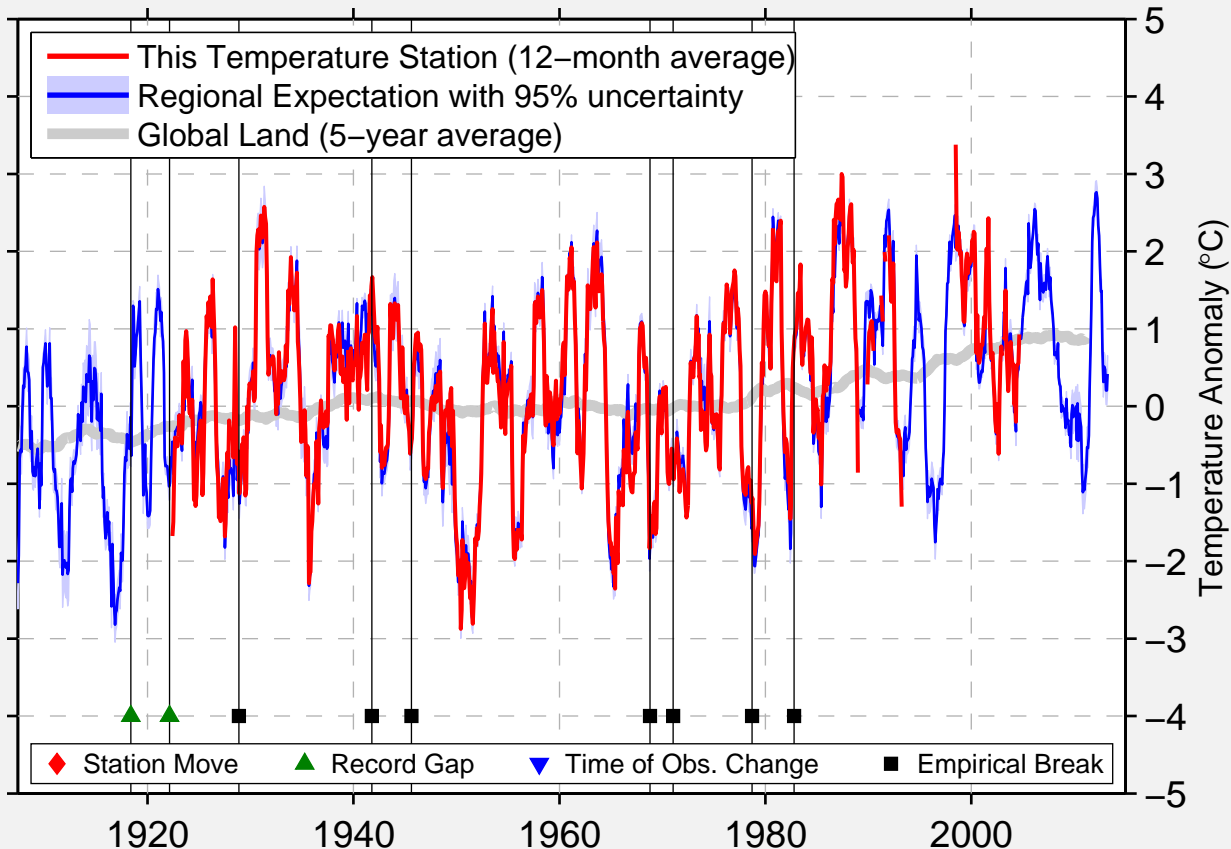

# ANEROID,SA

49.720 N, 107.300 W (Canada)

Data Quality Controlled and Aligned at Breakpoints

Berkeley Earth