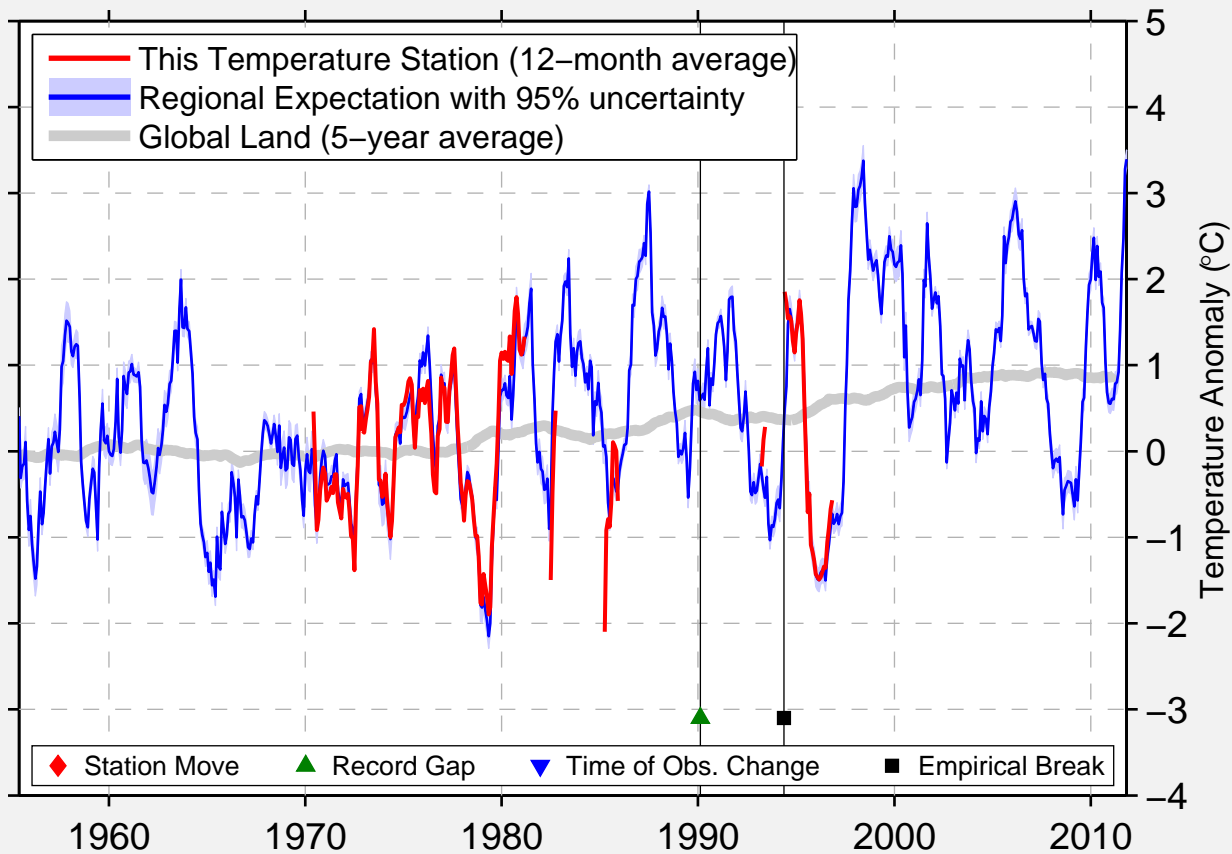

FALCON LAKE TCPL 45

49.680 N, 95.370 W (Canada)

Data Quality Controlled and Aligned at Breakpoints

Berkeley Earth