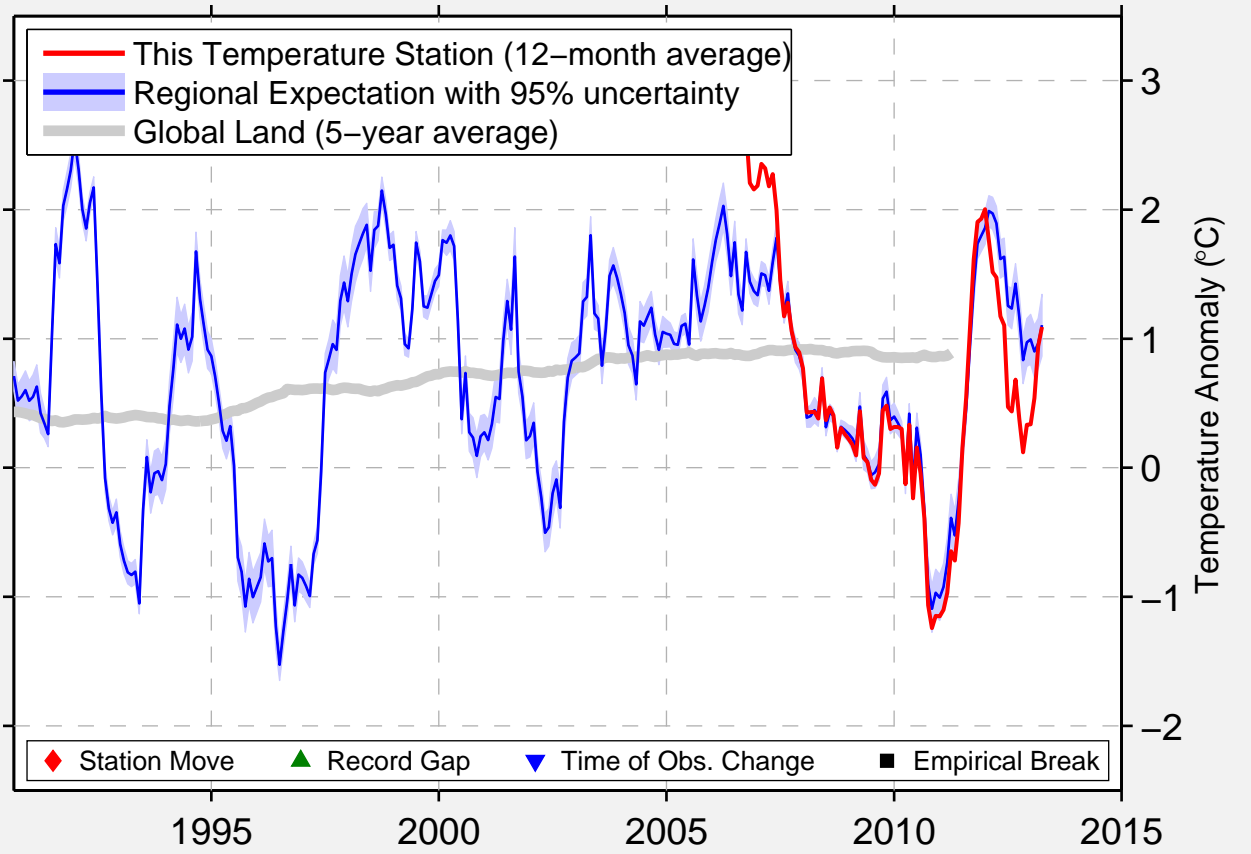

LETHBRIDGE FARM

49.667 N, 112.750 W (Canada)

Data Quality Controlled and Aligned at Breakpoints

Berkeley Earth