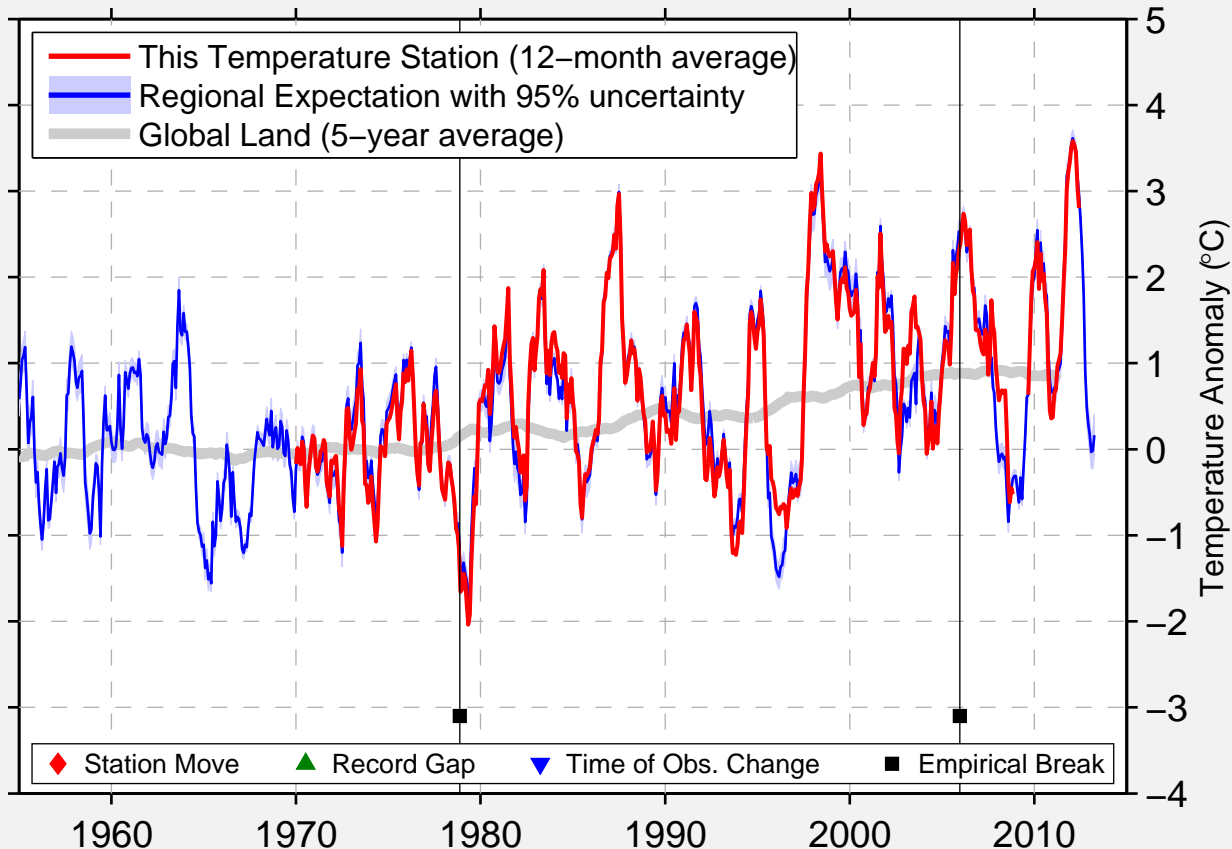

# RAWSON LAKE, ON

49.650 N, 93.720 W (Canada)

Data Quality Controlled and Aligned at Breakpoints

Berkeley Earth