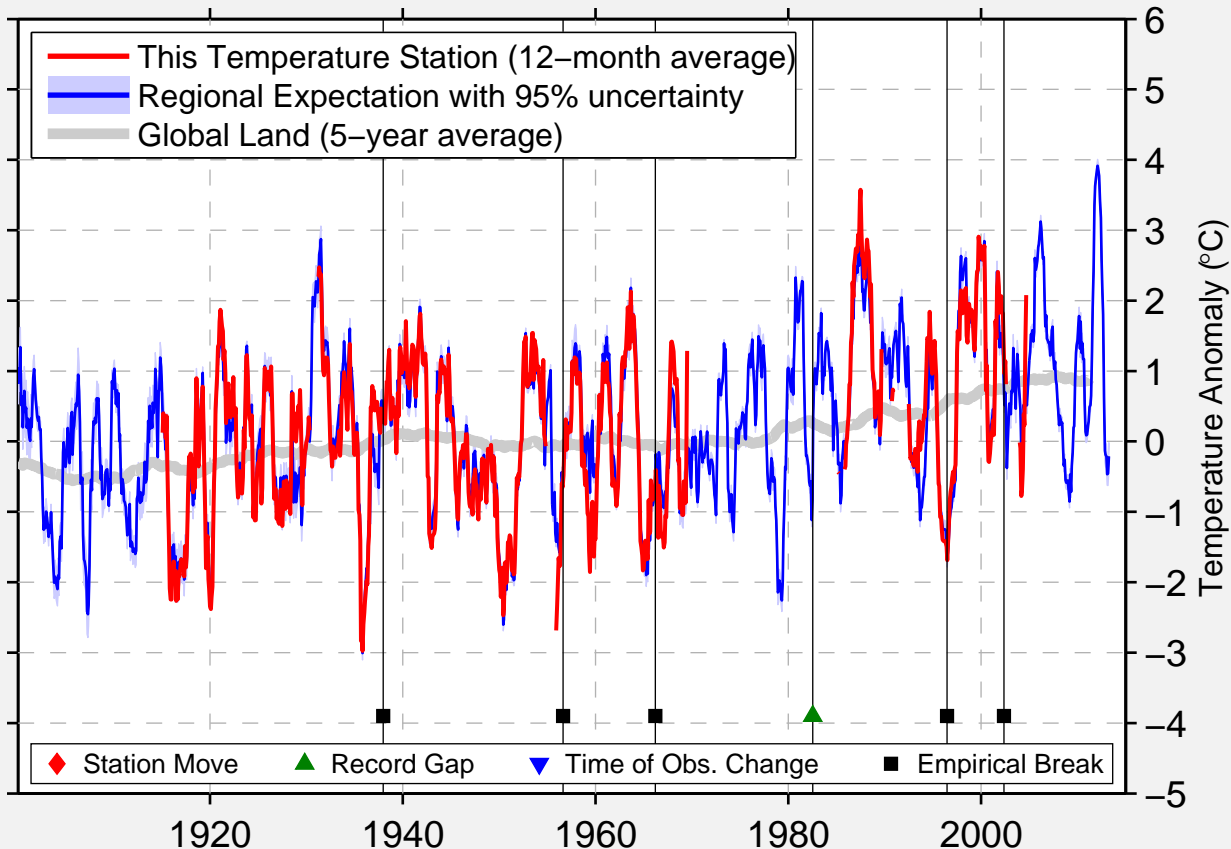

SOURIS

49.635 N, 100.260 W (Canada)

Data Quality Controlled and Aligned at Breakpoints

Berkeley Earth