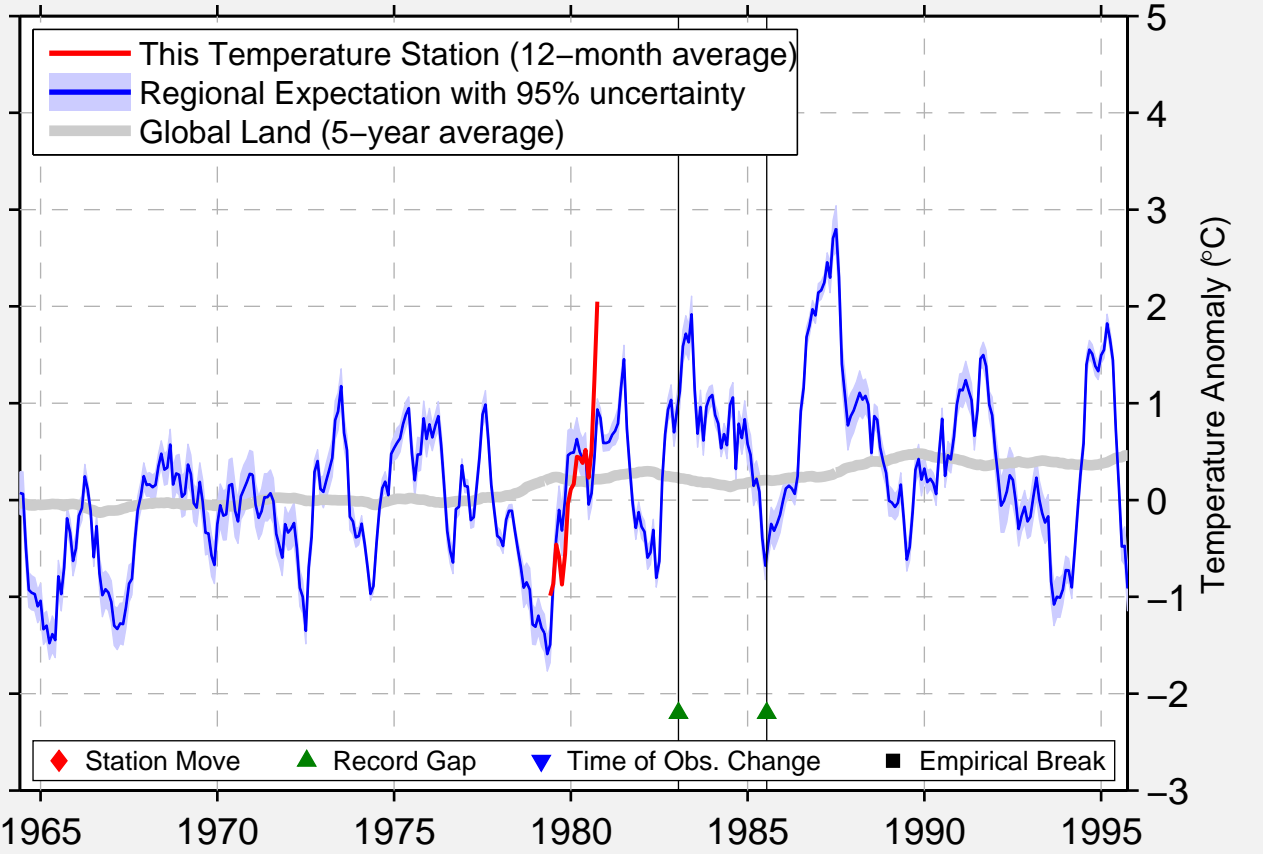

# ABITIBI CAMP 300

49.630 N, 89.750 W (Canada)

Data Quality Controlled and Aligned at Breakpoints

Berkeley Earth